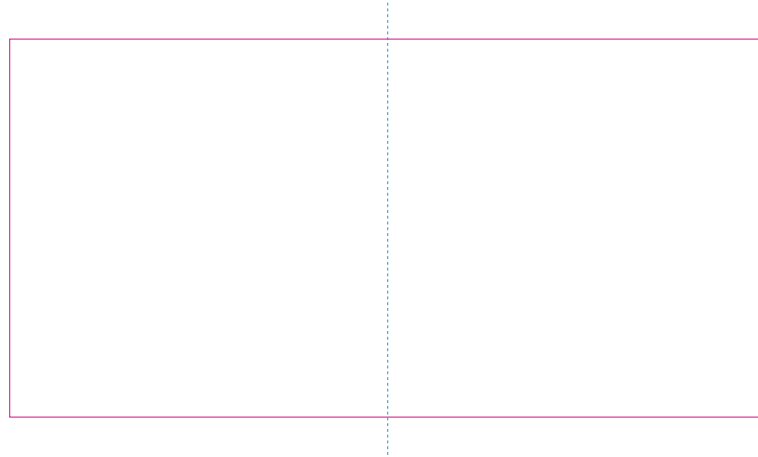

# ER 1

— Edge of graphics

- - - centerlines

resolution: min. 300 DPI

colours: CMYK

formats: TIFF, PDF, EPS, AI, CDR

The pink outline the maximum size of graphic visible on the product.

The blue dash line indicates the center line of the left, right and middle side of object.