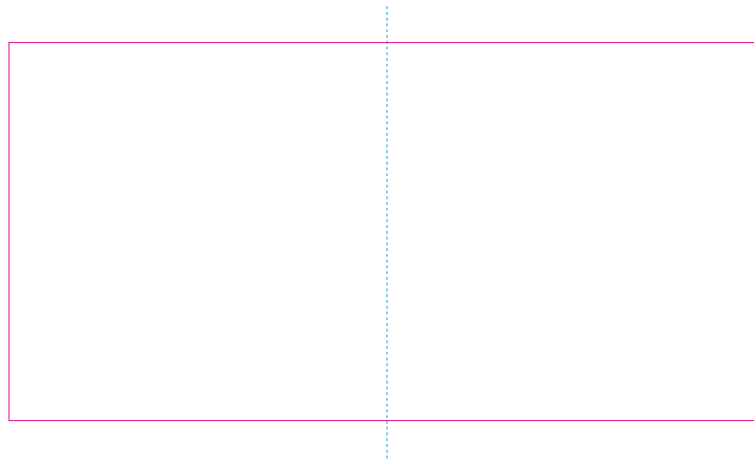

RS

With rotary screen printing technology the product can only be printed on the opposite side of the handle, please do not position the design on the right or left handed side.

— Edge of graphics

- - - centerlines

resolution: min. 300 DPI

colours: CMYK

formats: TIFF, PDF, EPS, AI, CDR

The pink outline the maximum size of graphic visible on the product.

The blue dash line indicates the center line of the left, right and middle side of object.