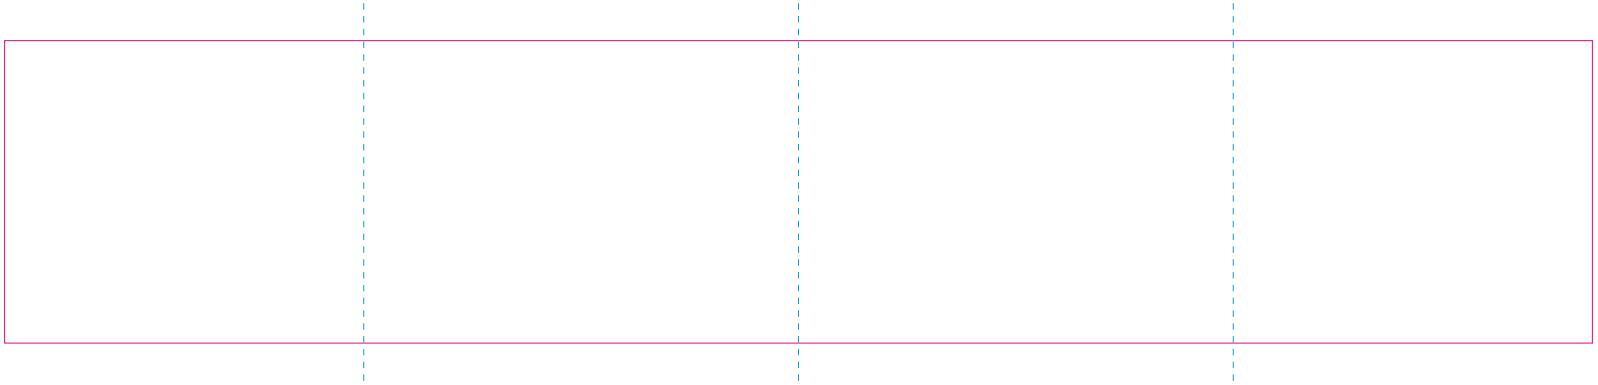

ER 2

— Edge of graphics

- - - centerlines

resolution: min. 300 DPI

colours: CMYK

formats: TIFF, PDF, EPS, AI, CDR

The pink outline the maximum size of graphic visible on the product.

The blue dash line indicates the center line of the left, right and middle side of object.