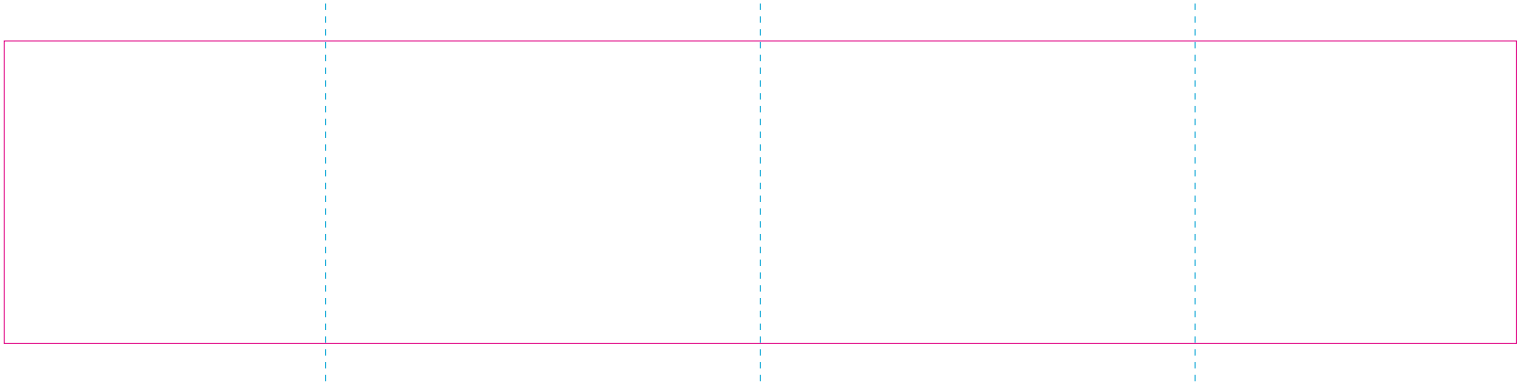

# RS

—— Edge of graphics

- - - - centerlines

resolution: min. 300 DPI

colours: CMYK

formats: TIFF, PDF, EPS, AI, CDR

The pink outline the maximum size of graphic visible on the product.

The blue dash line indicates the center line of the left, right and middle side of object.