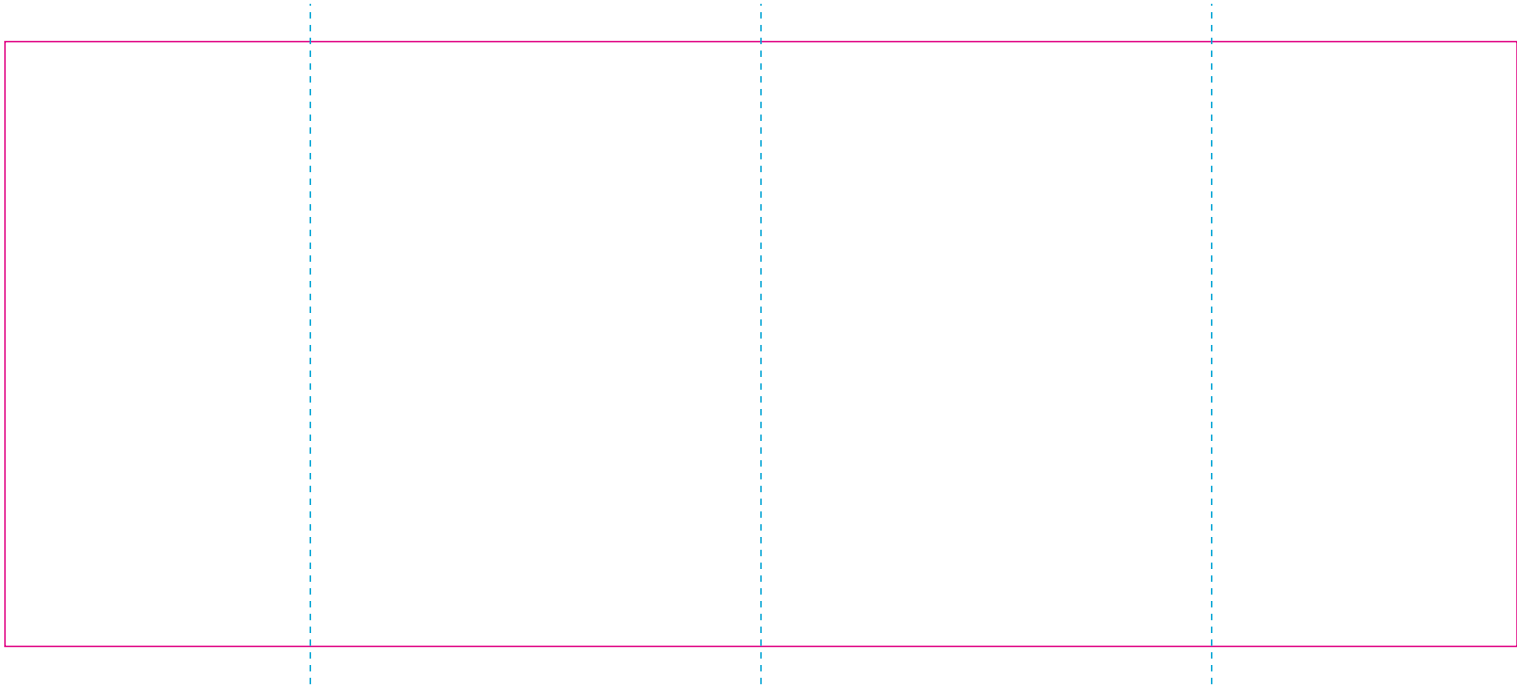

ER 2

— Edge of graphics

- - - centerlines

resolution: min. 300 DPI

colours: CMYK

formats: TIFF, PDF, EPS, AI, CDR

The pink outline the maximum size of graphic visible on the product.

The blue dash line indicates the center line of the left, right and middle side of object.