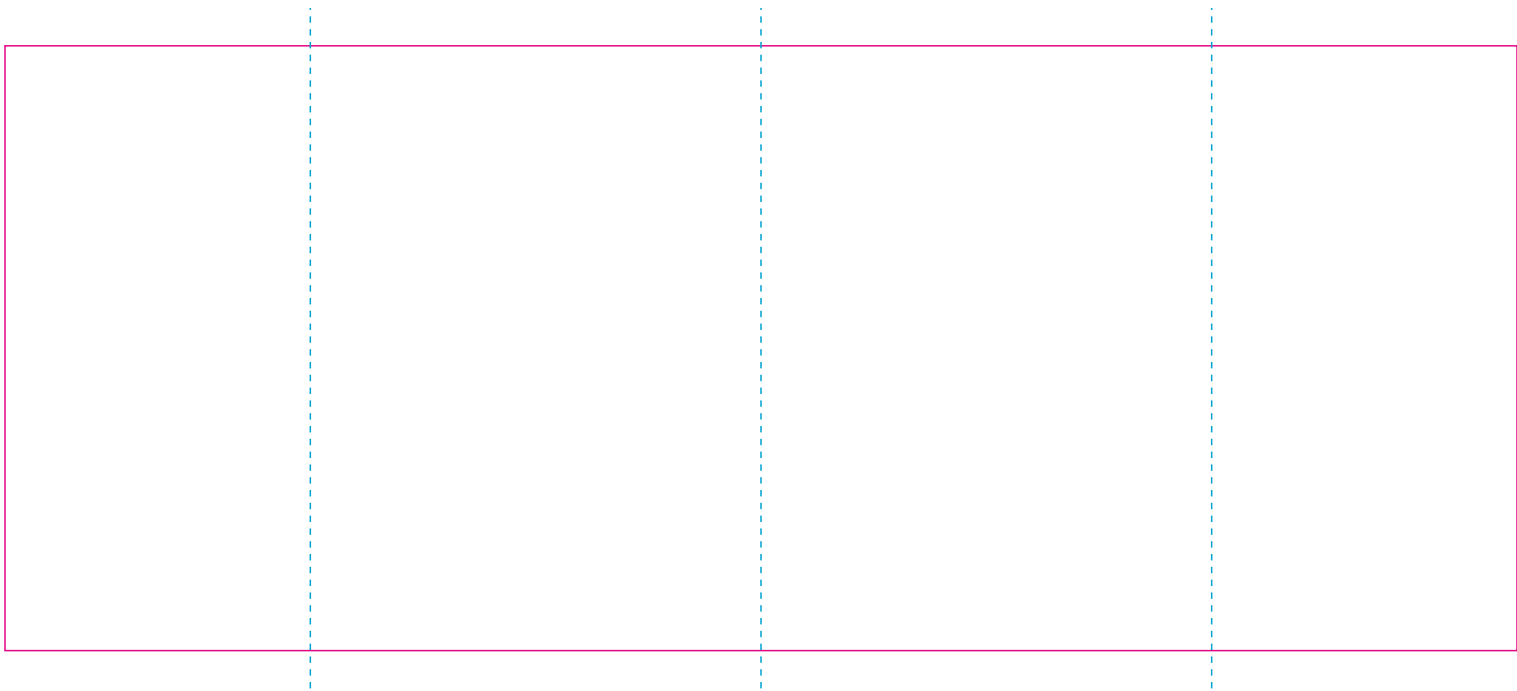

RS 2

— Edge of graphics

- - - centerlines

resolution: min. 300 DPI

colours: CMYK

formats: TIFF, PDF, EPS, AI, CDR

The pink outline the maximum size of graphic visible on the product.

The blue dash line indicates the center line of the left, right and middle side of object.