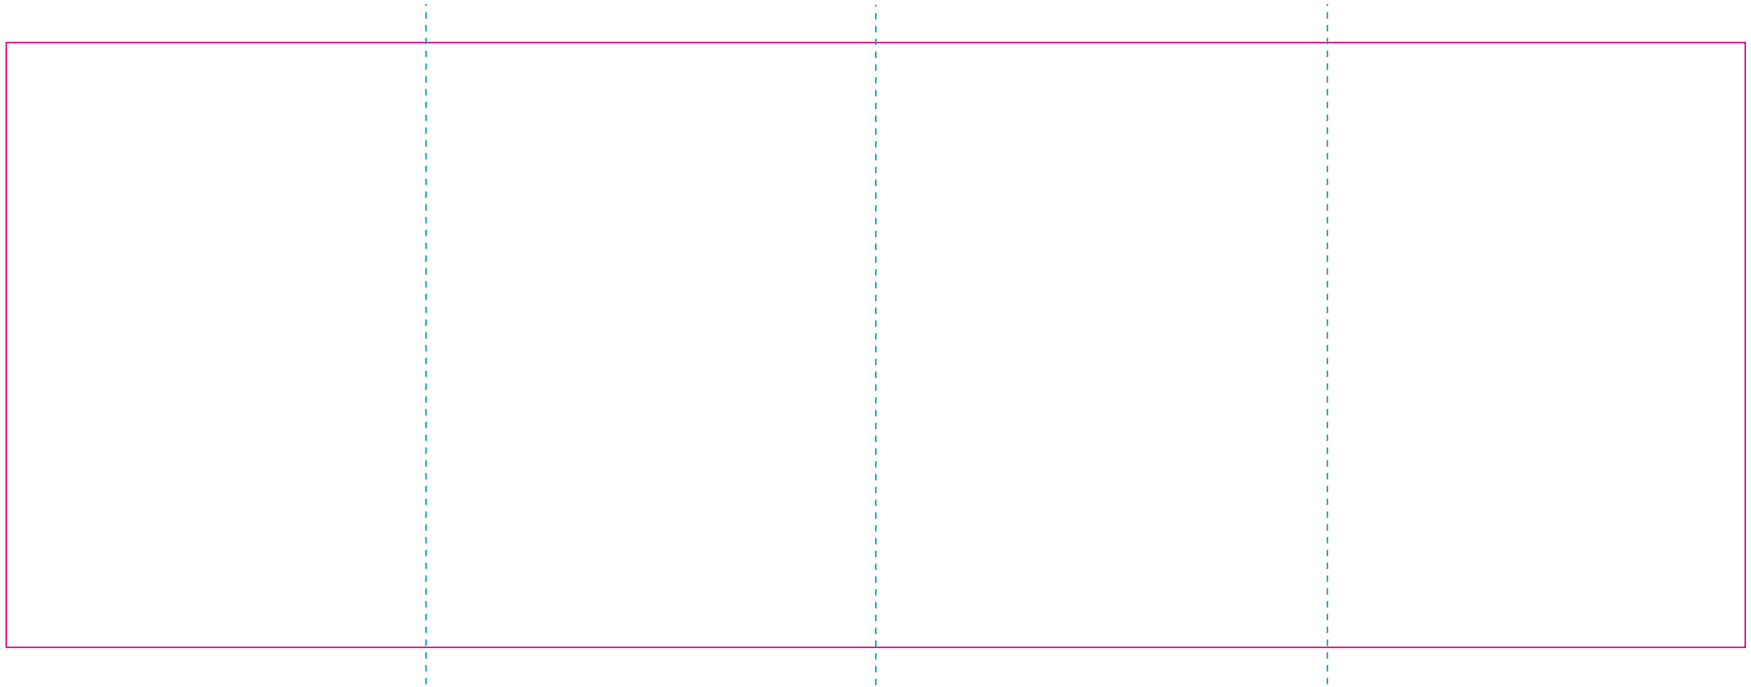

# RUV

— Edge of graphics

- - - centerlines

resolution: min. 300 DPI

colours: CMYK

formats: TIFF, PDF, EPS, AI, CDR

The pink outline the maximum size of graphic visible on the product.

The blue dash line indicates the center line of the left, right and middle side of object.