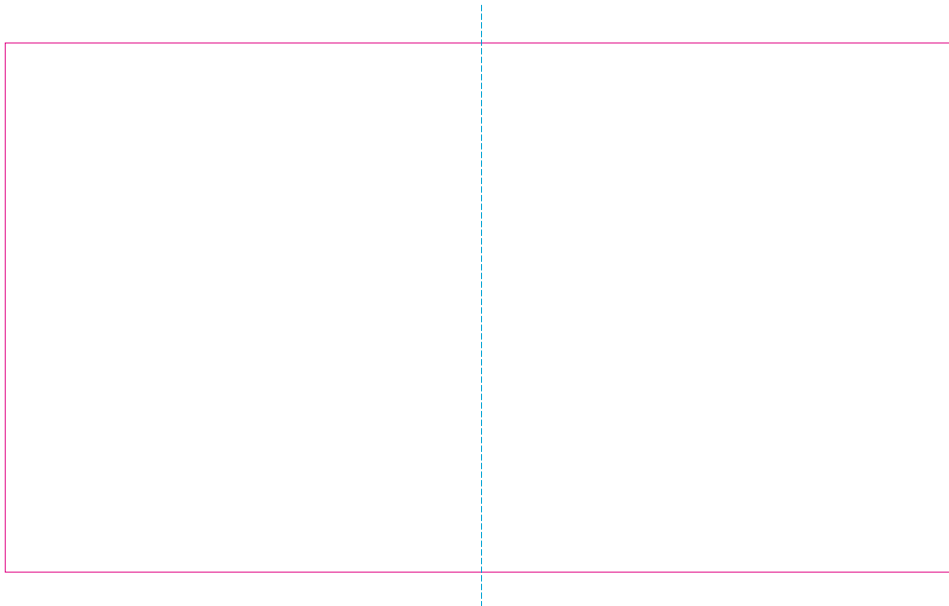

RS

With rotary screen printing technology the product can only be printed on the opposite side of the handle, please do not position the design on the right or left handed side.

— Edge of graphics

- - - - - centerlines

resolution: min. 300 DPI

colours: CMYK

formats: TIFF, PDF, EPS, AI, CDR

The pink outline the maximum size of graphic visible on the product.

The blue dash line indicates the center line of the left, right and middle side of object.