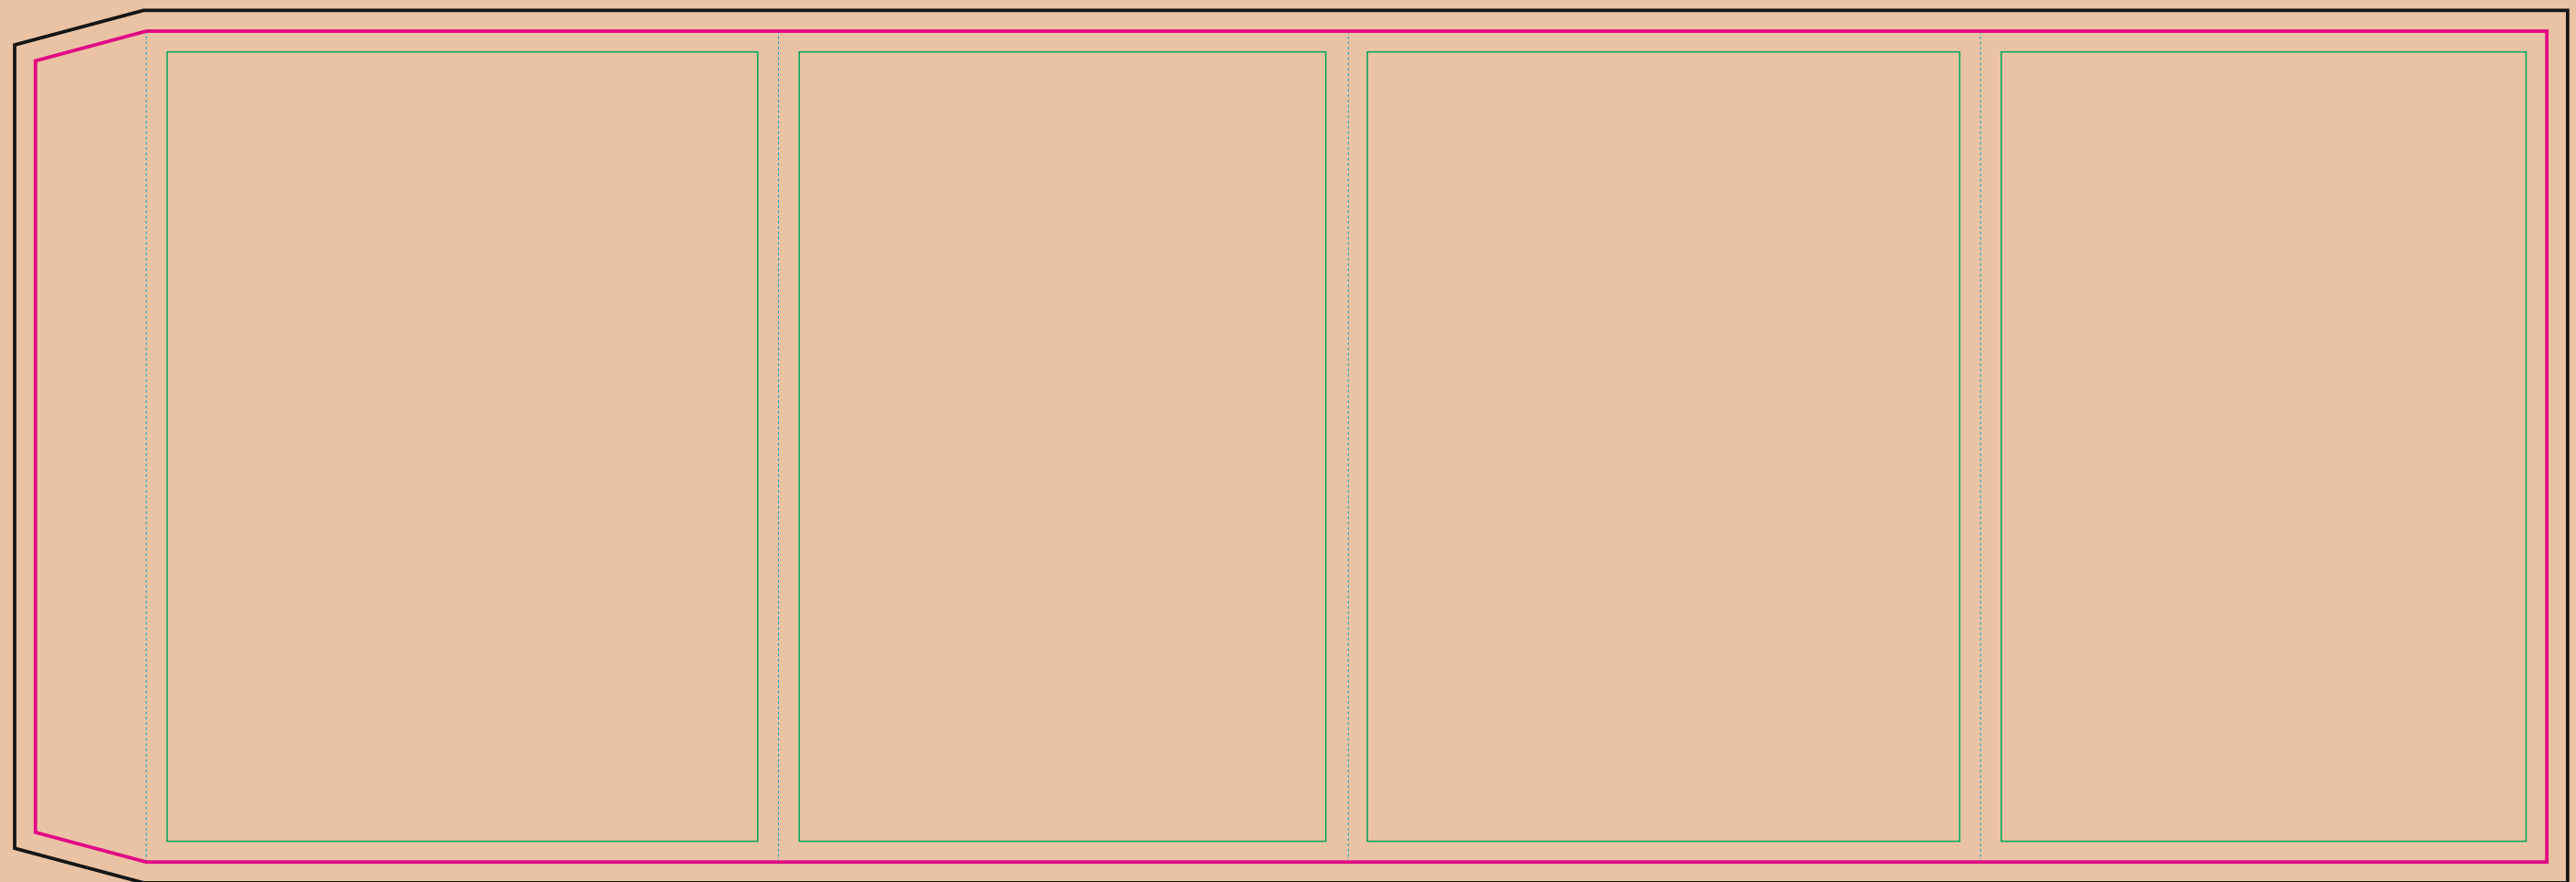

Kraft paper sleeve

The size of the paper sleeve is for reference only as product packaging size may vary.

BACK

FRONT

- Margin
- Edge of product
- Bleed limit 3-3 mm (background must fill it)
- - - - - Fold line

resolution: min. 300 DPI
colours: CMYK
formats: TIFF, PDF, EPS, AI, CDR

The green line indicates the area all non-background object-texts, logos, etc.
The pink outline the maximum size of graphic visible on the product.
The black line indicates the size of the required graphics including bleed.
The blue line indicates the folding.