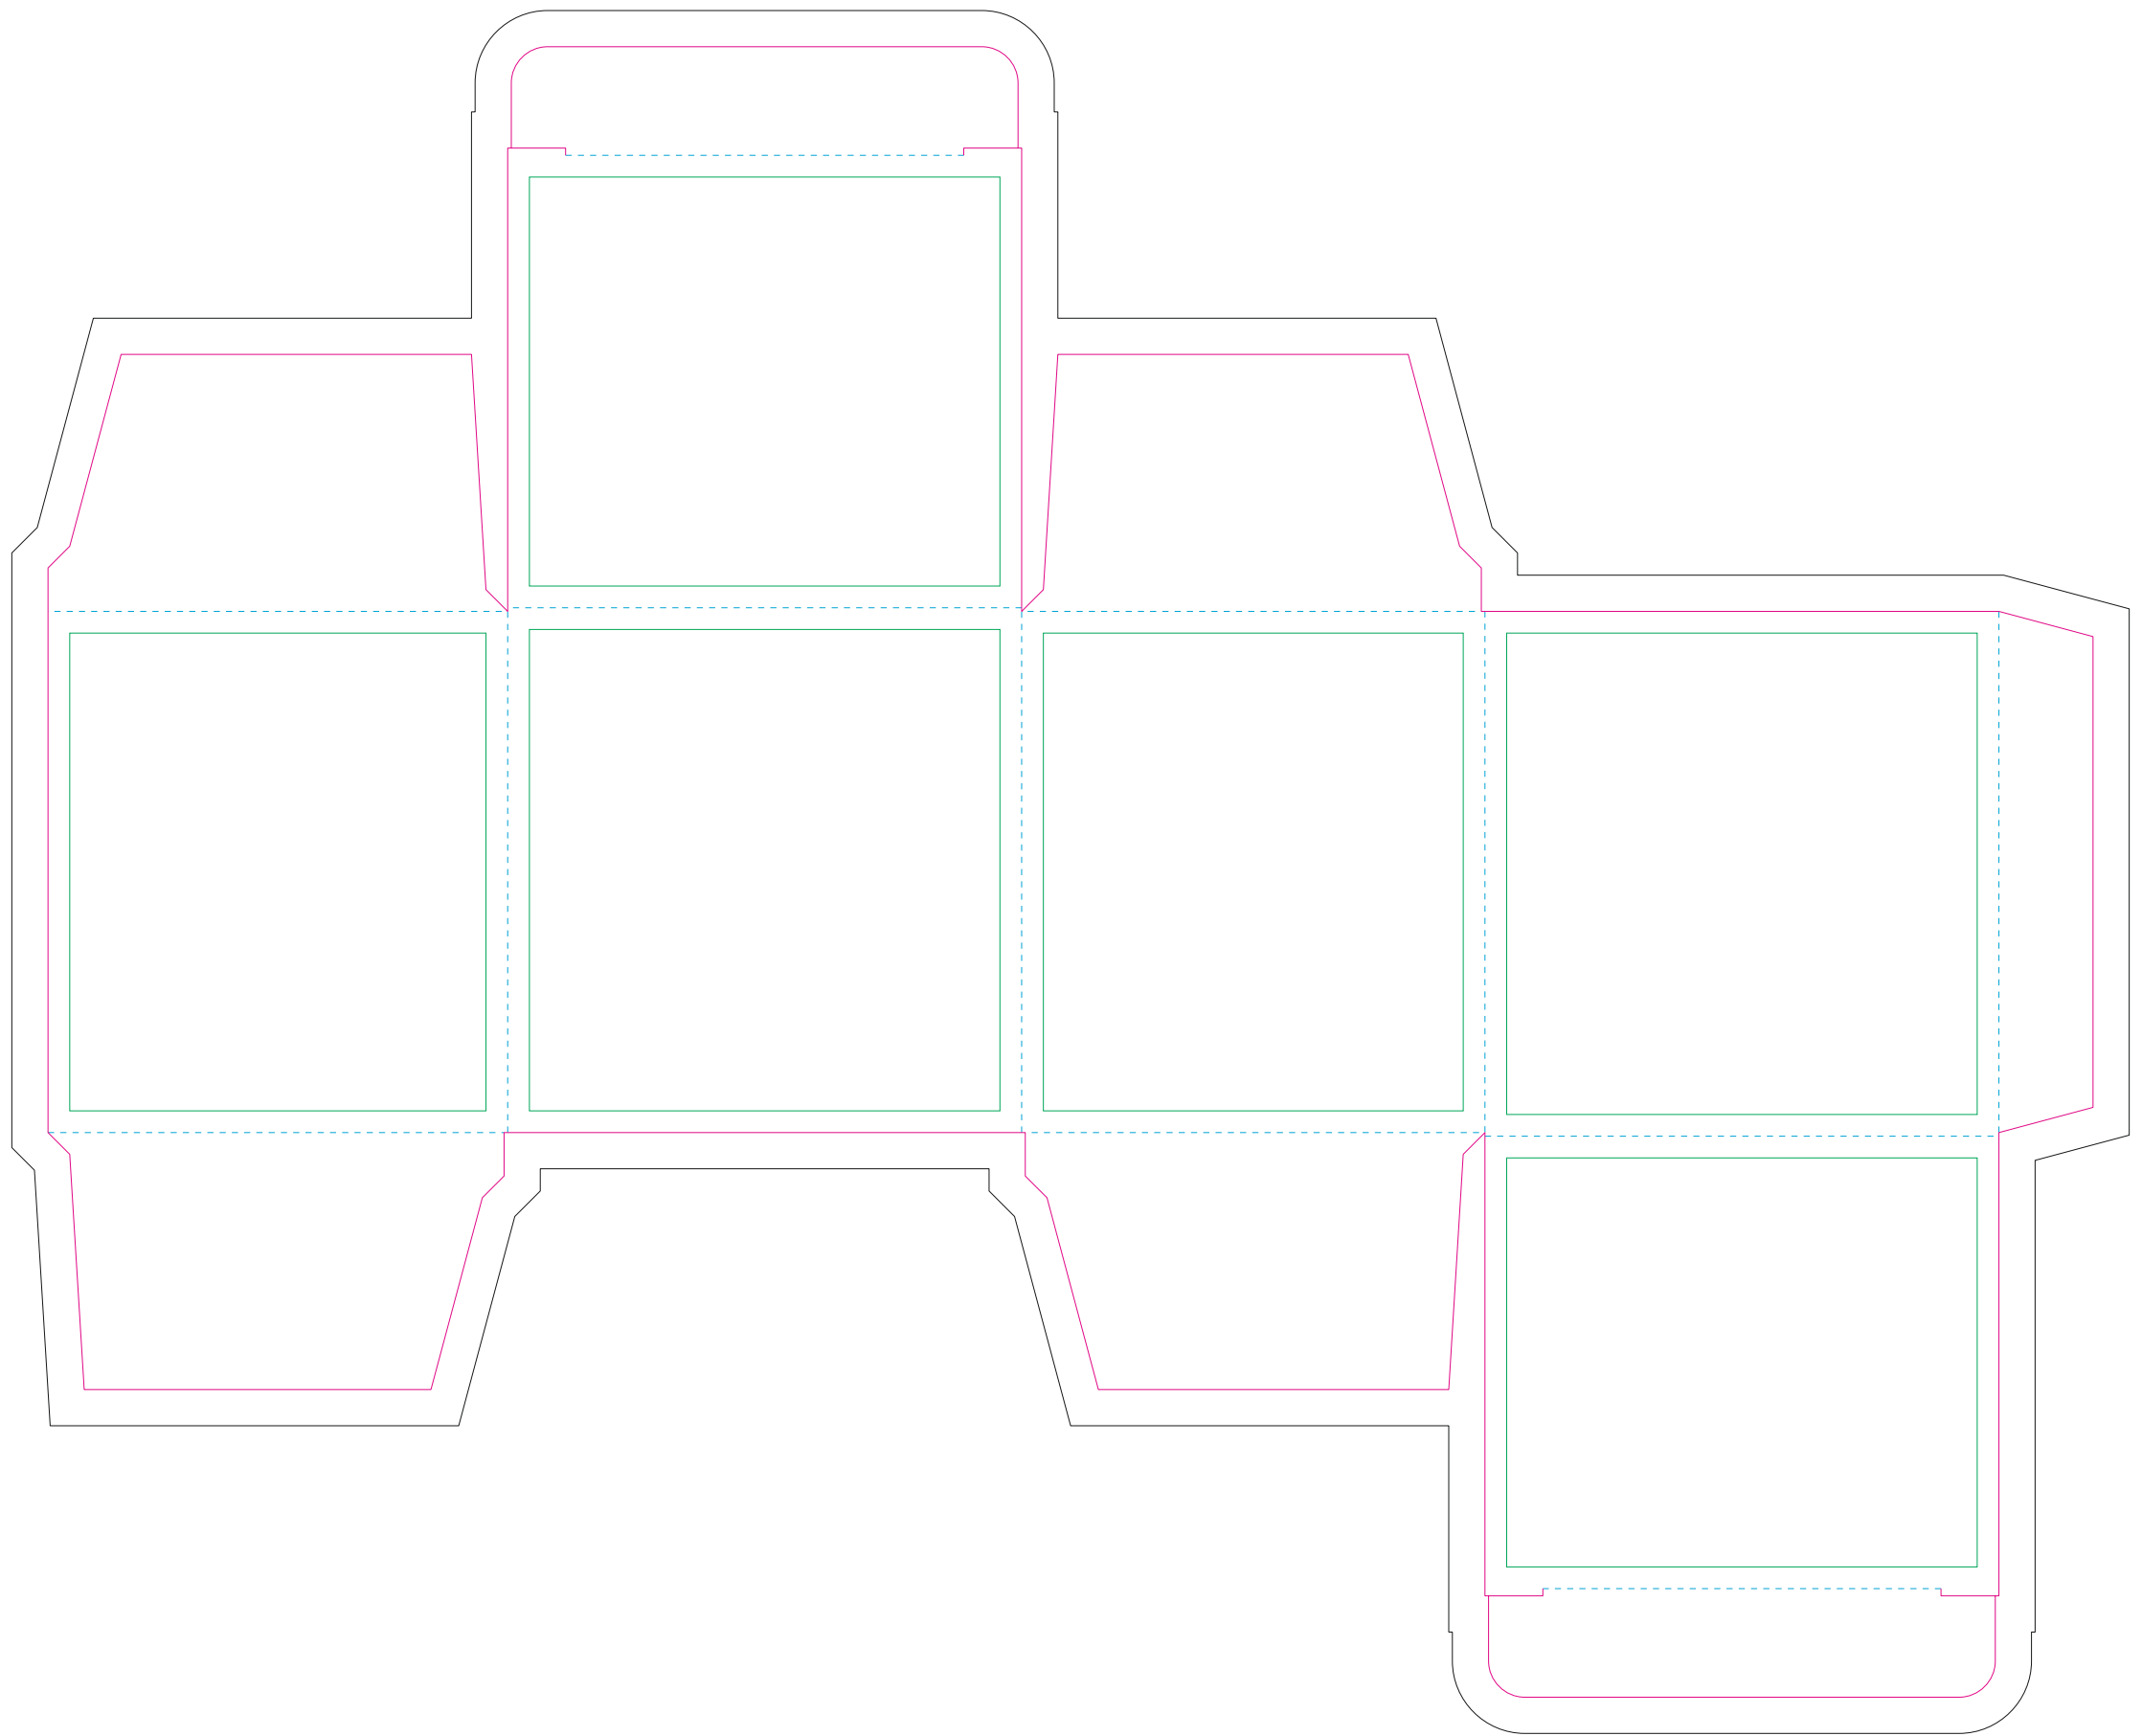

Paperboard box

- Margin
- Edge of product
- Bleed limit 5-5 mm (background must fill it)
- - - - - Fold line

resolution: min. 300DPI

colours: CMYK

formats: TIFF, PDF, EPS, AI, CDR

The green line indicates the area all non-background object - texts, logos, etc.

The pink outline the maximum size of graphic visible on the product.

The black line indicates the size of the required graphics including bleed.