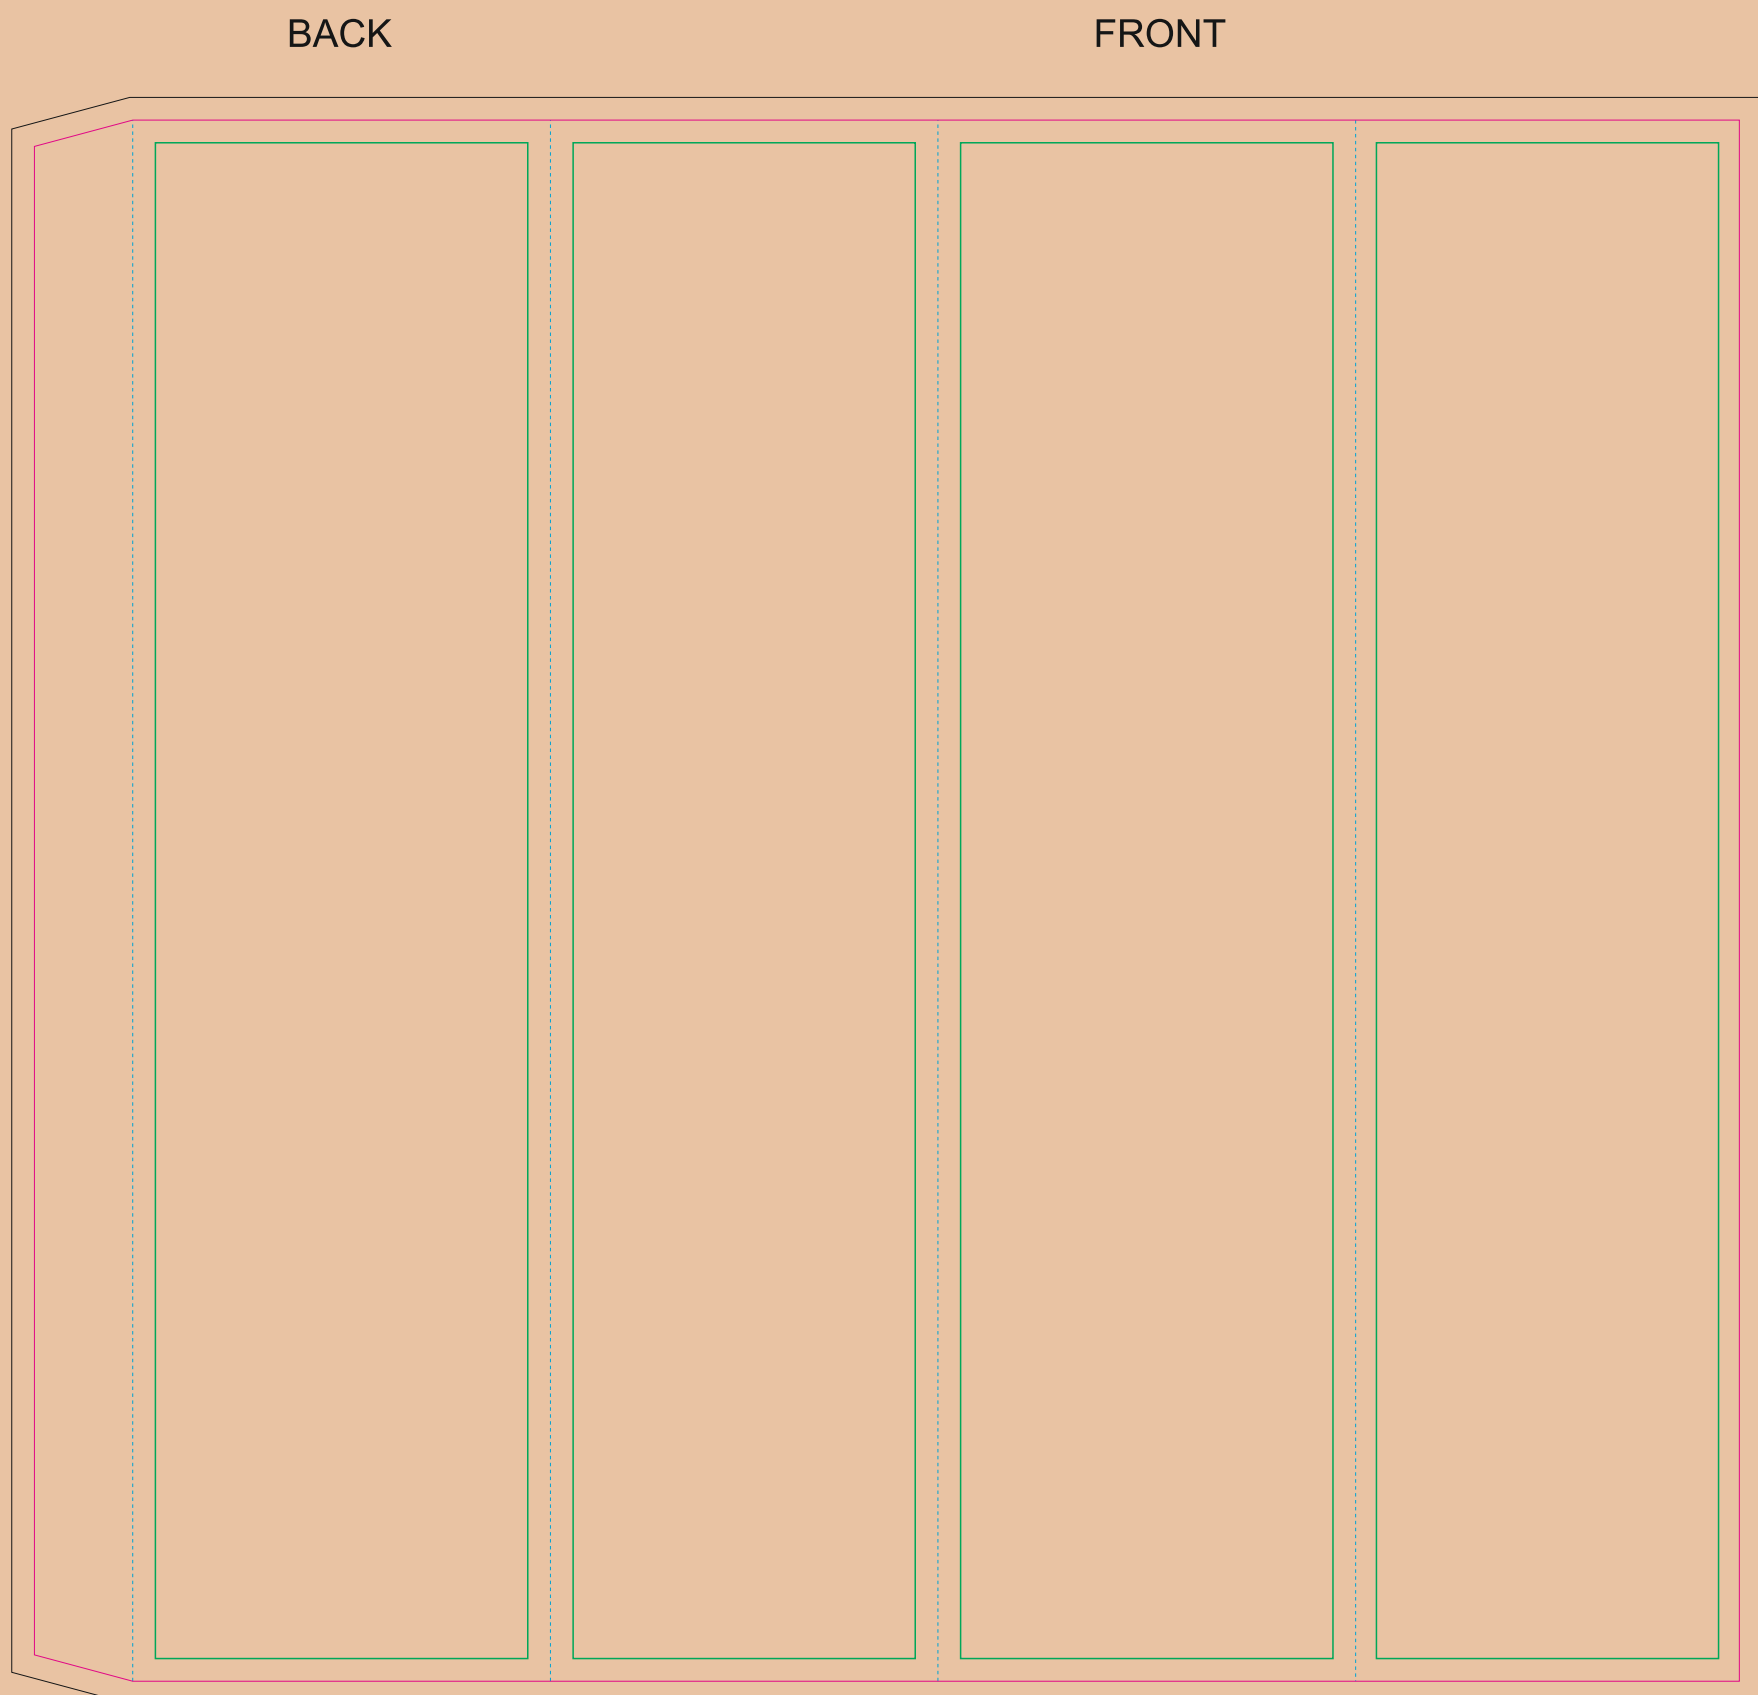

The size of the paper sleeve is for reference only as product packaging size may vary.

Kraft paper sleeve

- Margin
- Edge of product
- Bleed limit 3-3 mm (background must fill it)
- - - - - Fold line

resolution: min. 300DPI

colours: CMYK

formats: TIFF, PDF, EPS, AI, CDR

The green line indicates the area all non-background object - texts, logos, etc.

The pink outline the maximum size of graphic visible on the product.

The black line indicates the size of the required graphics including bleed.