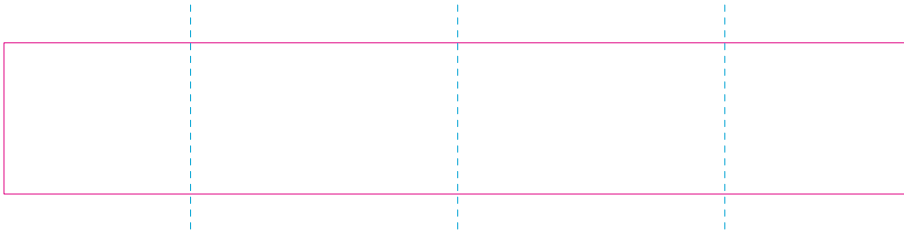

ER 2

— Edge of graphics

- - - centerlines

resolution: min. 300 DPI

colours: CMYK

formats: TIFF, PDF, EPS, AI, CDR

The pink outline the maximum size of graphic visible on the product.

The blue dash line indicates the center line of the left, right and middle side of object.