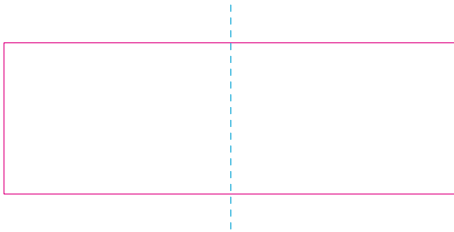

# ER 1

—— Edge of graphics

- - - - centerlines

resolution: min. 300 DPI

colours: CMYK

formats: TIFF, PDF, EPS, AI, CDR

The pink outline the maximum size of graphic visible on the product.

The blue dash line indicates the center line of the left, right and middle side of object.