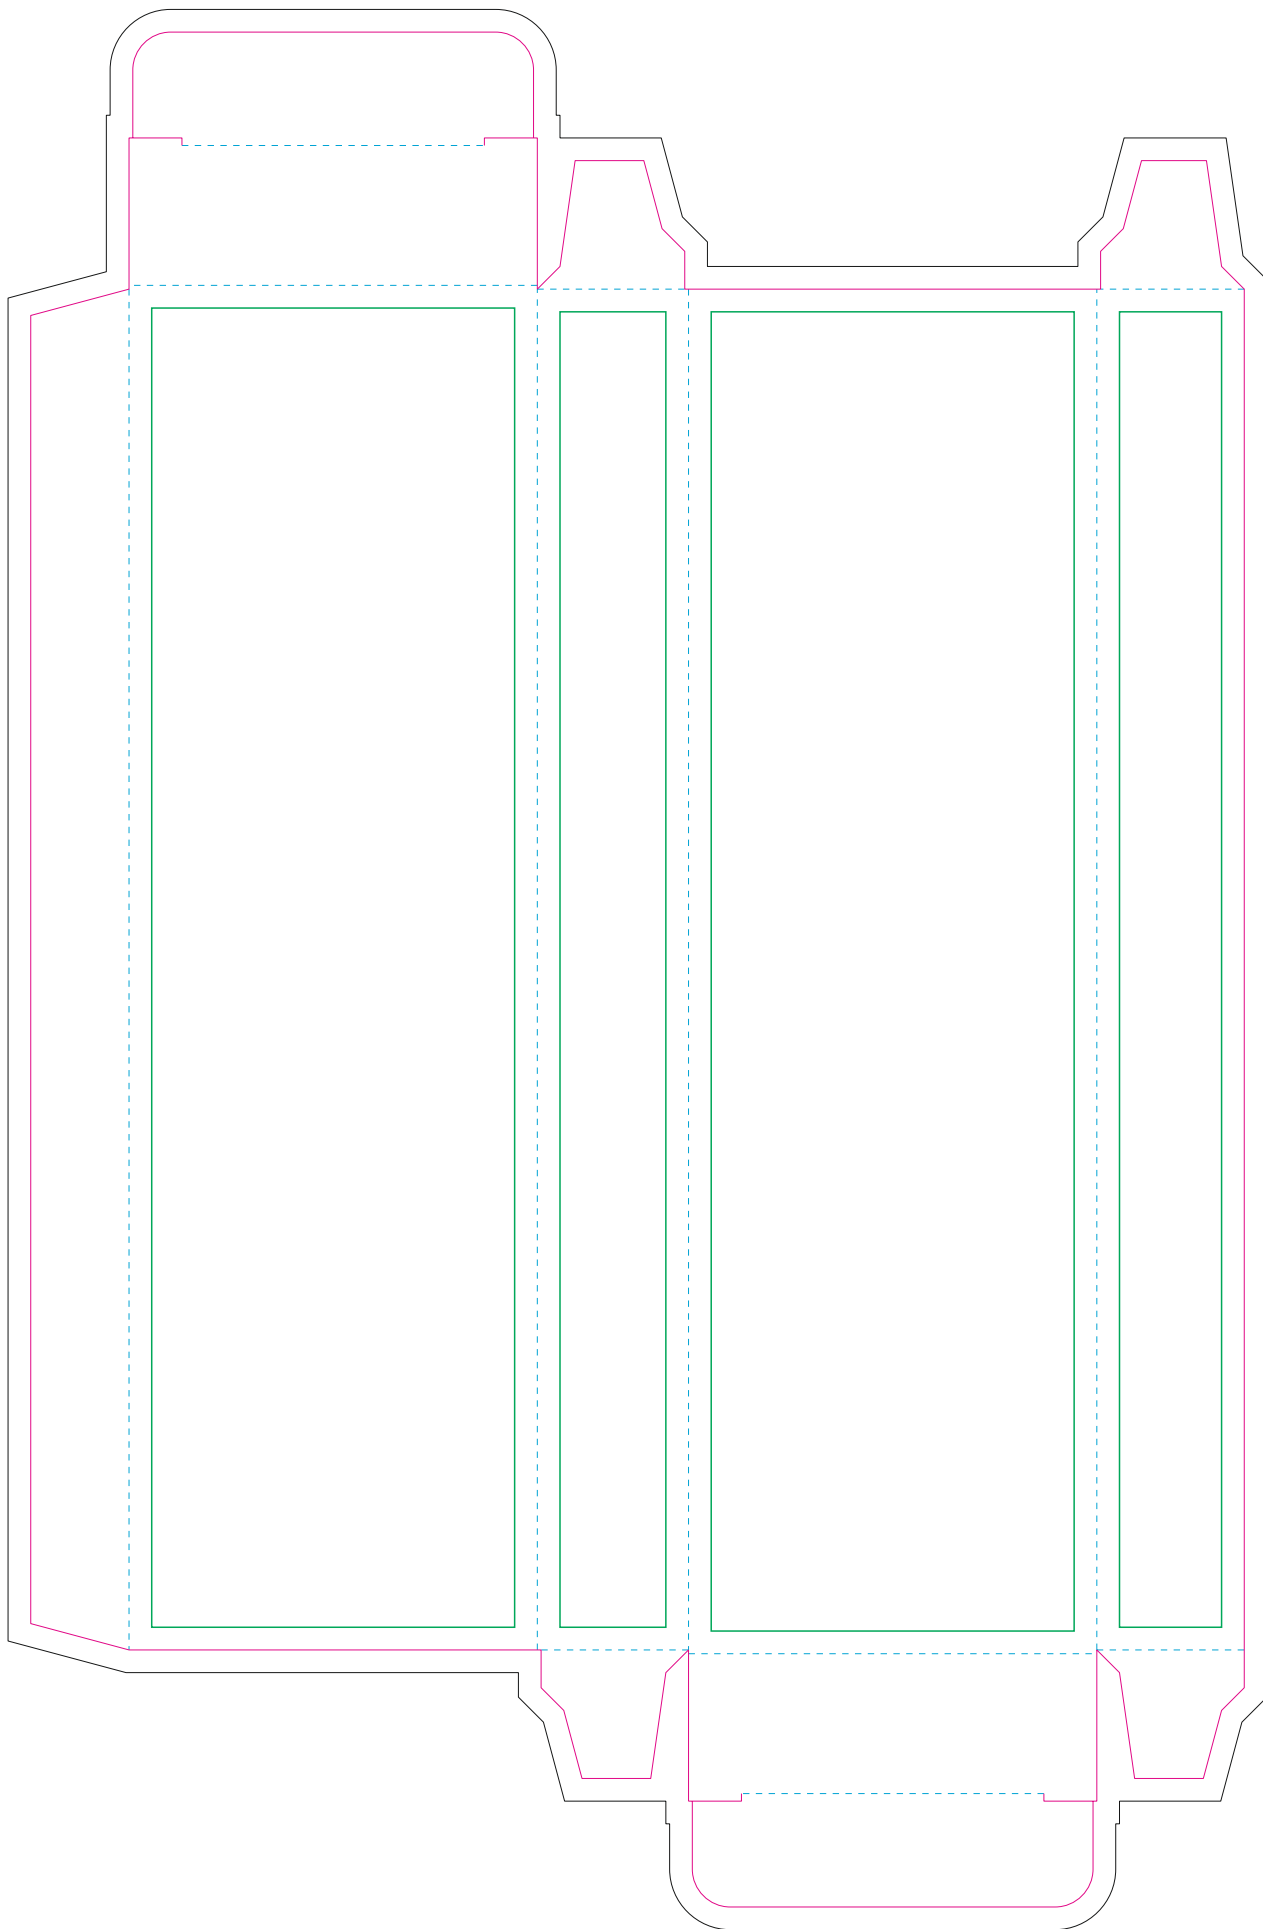

Paperboard box

- Margin
- Edge of product
- Bleed limit 3-3 mm (background must fill it)
- - - - - Fold line

resolution: min. 300DPI
colours: CMYK
formats: TIFF, PDF, EPS, AI, CDR

The green line indicates the area all non-background object - texts, logos, etc.
The pink outline the maximum size of graphic visible on the product.
The black line indicates the size of the required graphics including bleed.