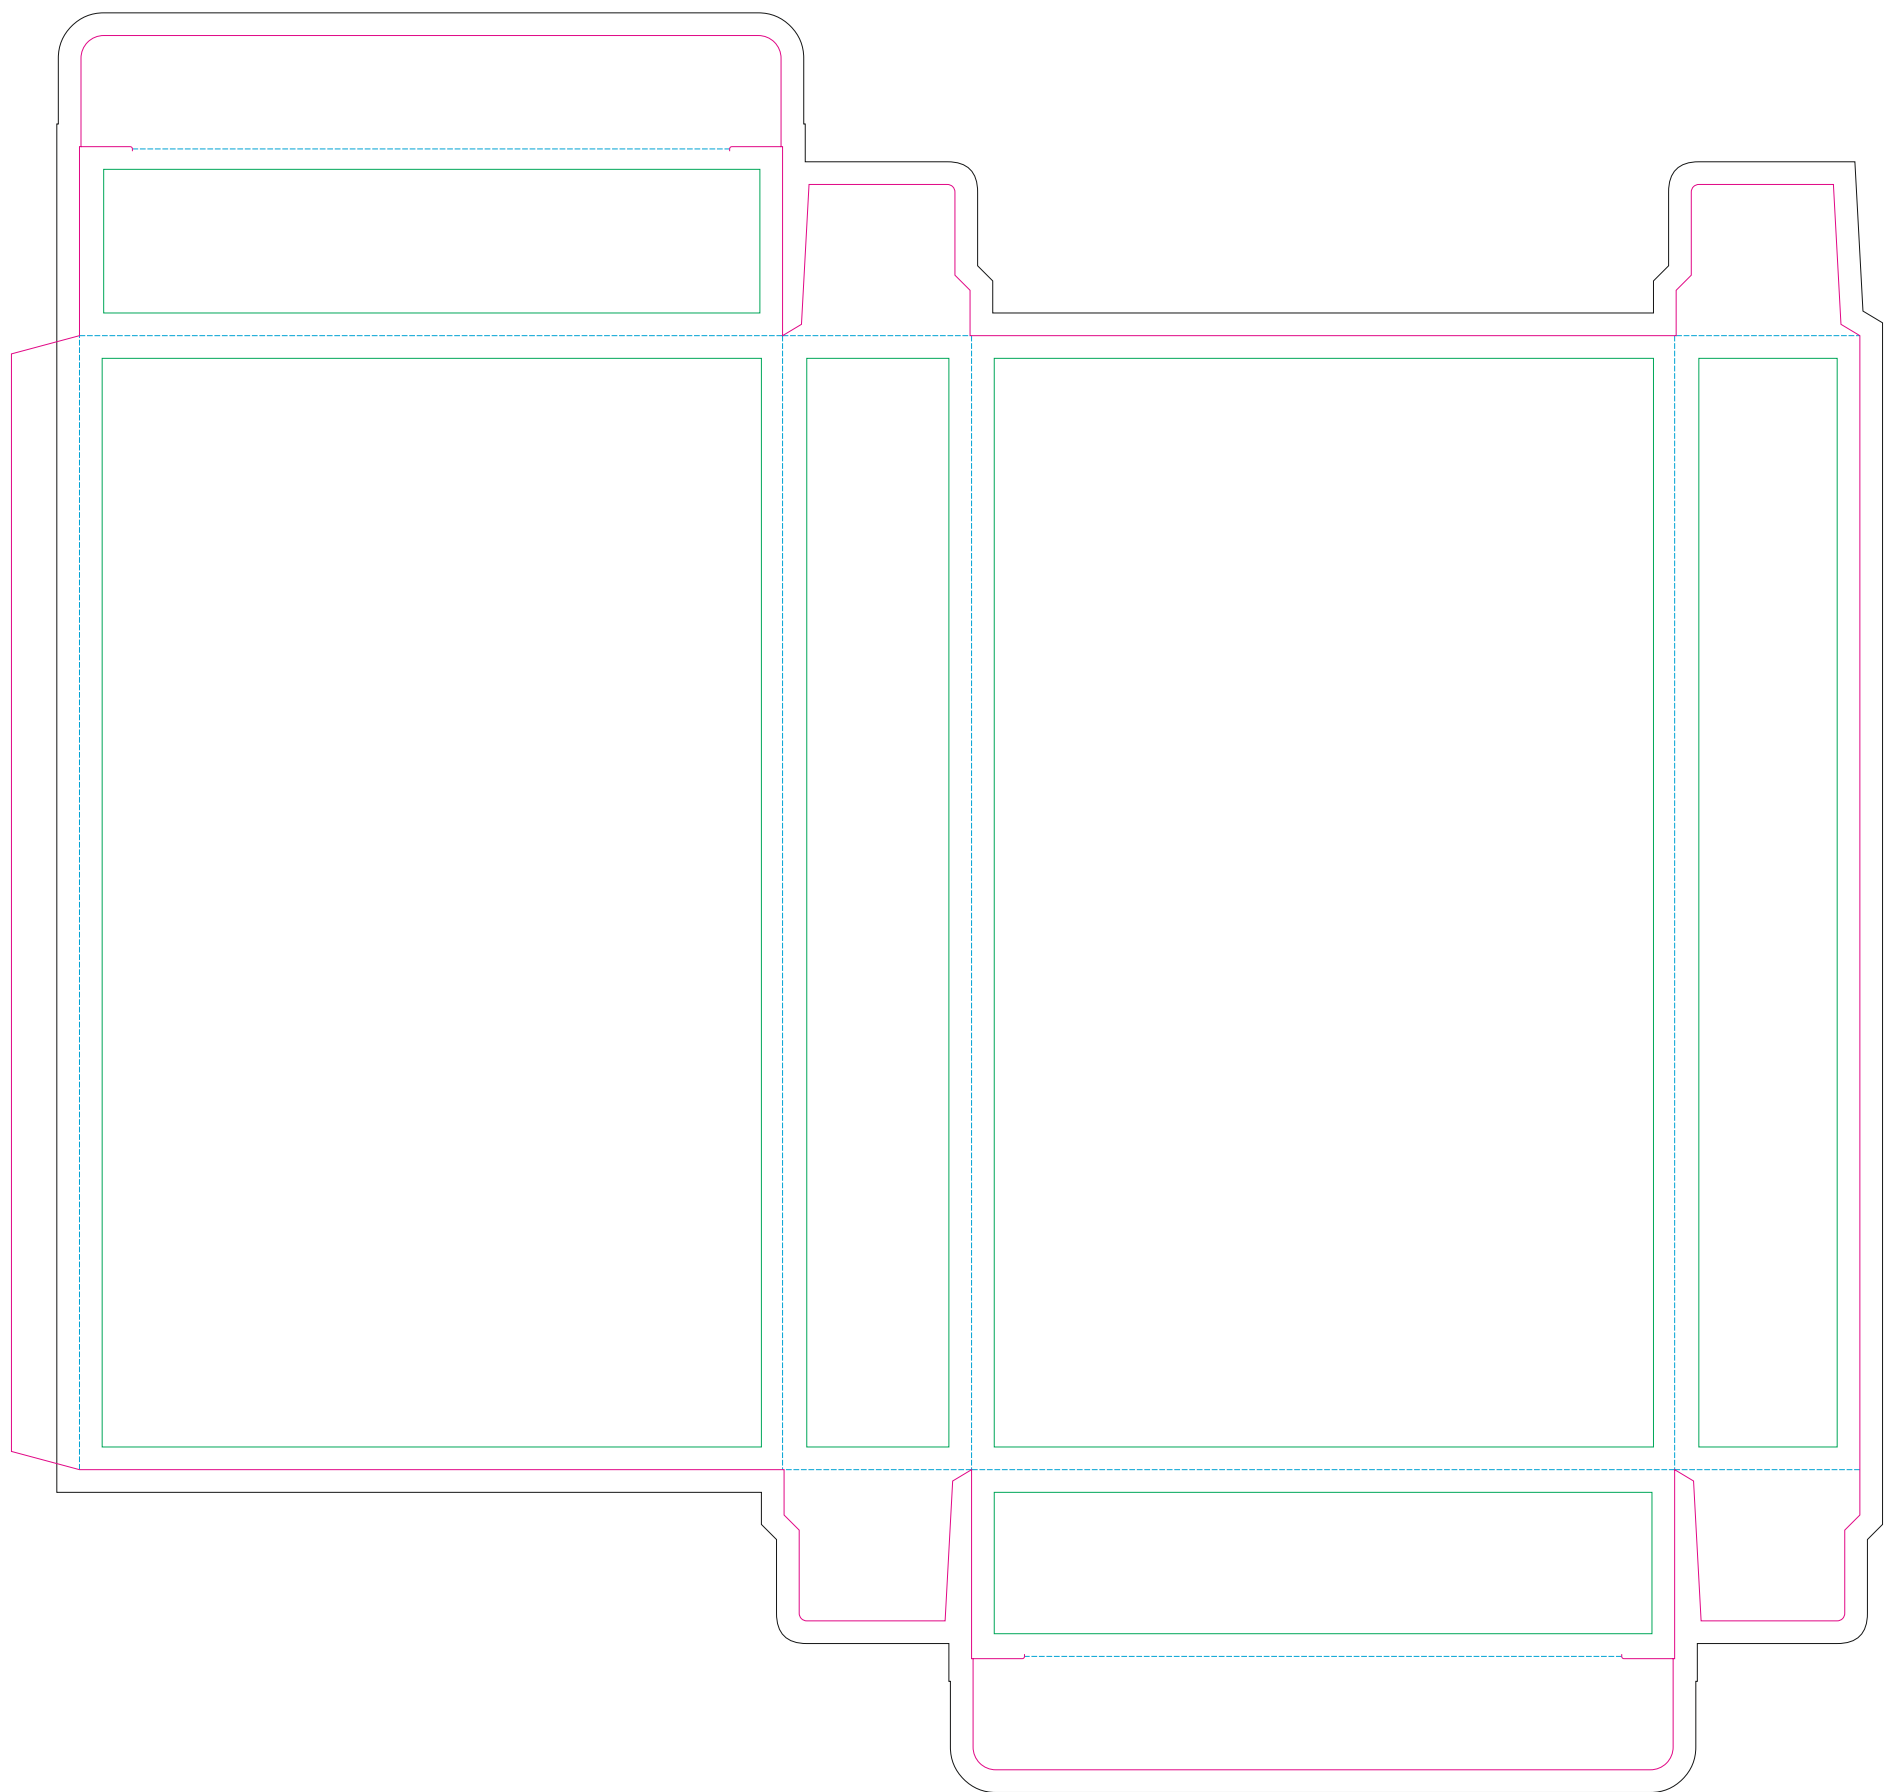

Paperboard box

- Margin
- Edge of product
- Bleed limit 3-3 mm (background must fill it)
- - - - - Fold line

resolution: min. 300 DPI
colours: CMYK
formats: TIFF, PDF, EPS, AI, CDR

The green line indicates the area all non-background object-texts, logos, etc.
The pink outline the maximum size of graphic visible on the product.
The black line indicates the size of the required graphics including bleed.
The blue line indicates the folding.