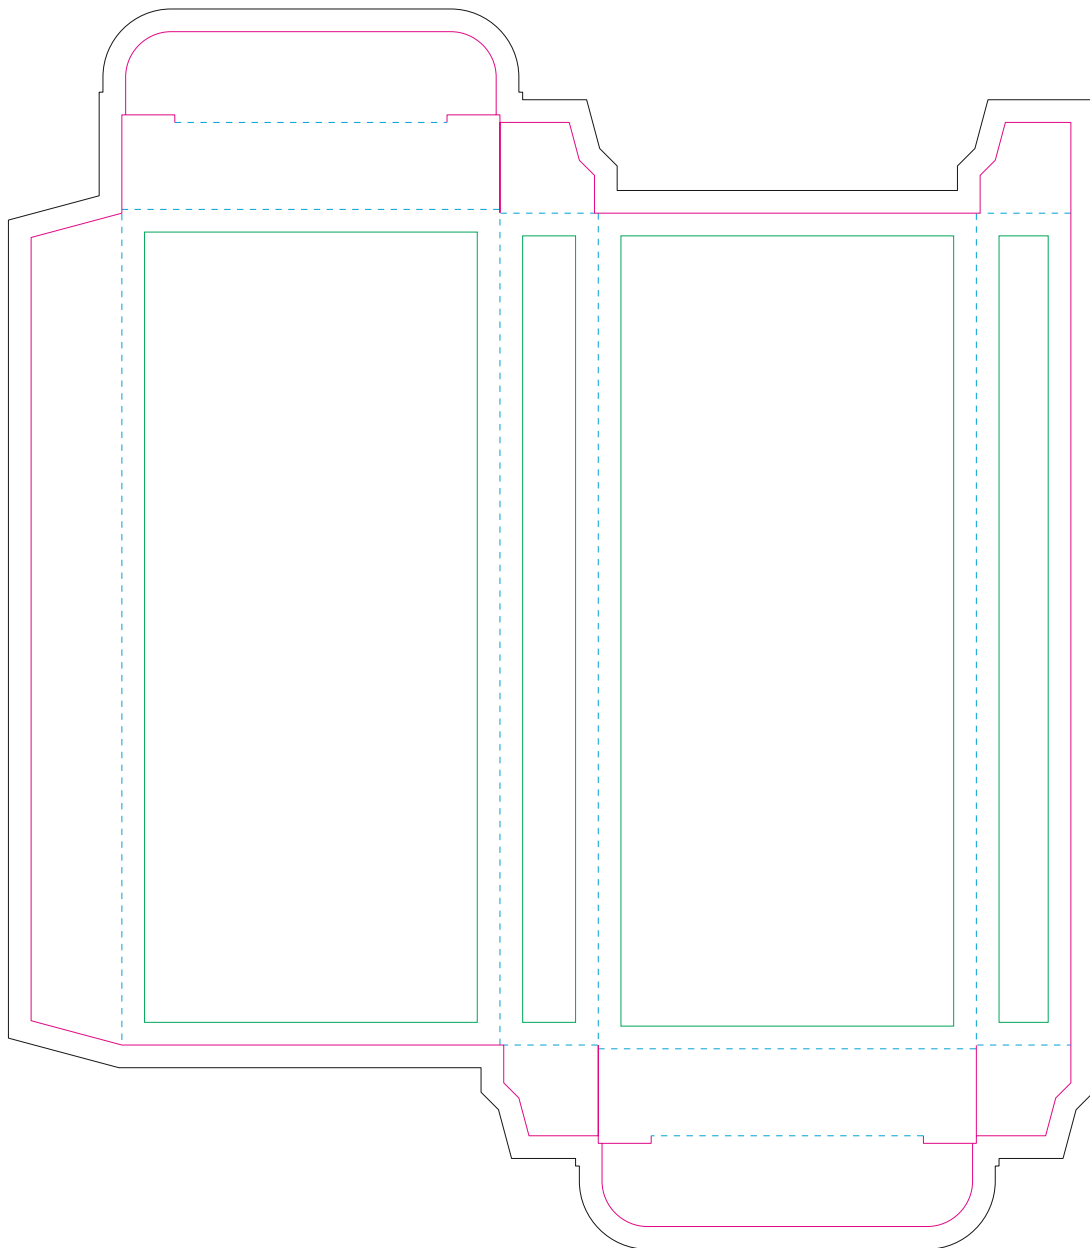

Paperboard box

- Margin
- Edge of product
- Bleed limit 3-3 mm (background must fill it)
- - - - - Fold line

resolution: min. 300 DPI
colours: CMYK
formats: TIFF, PDF, EPS, AI, CDR

The green line indicates the area all non-background object-texts, logos, etc.
The pink outline the maximum size of graphic visible on the product.
The black line indicates the size of the required graphics including bleed.
The blue line indicates the folding.