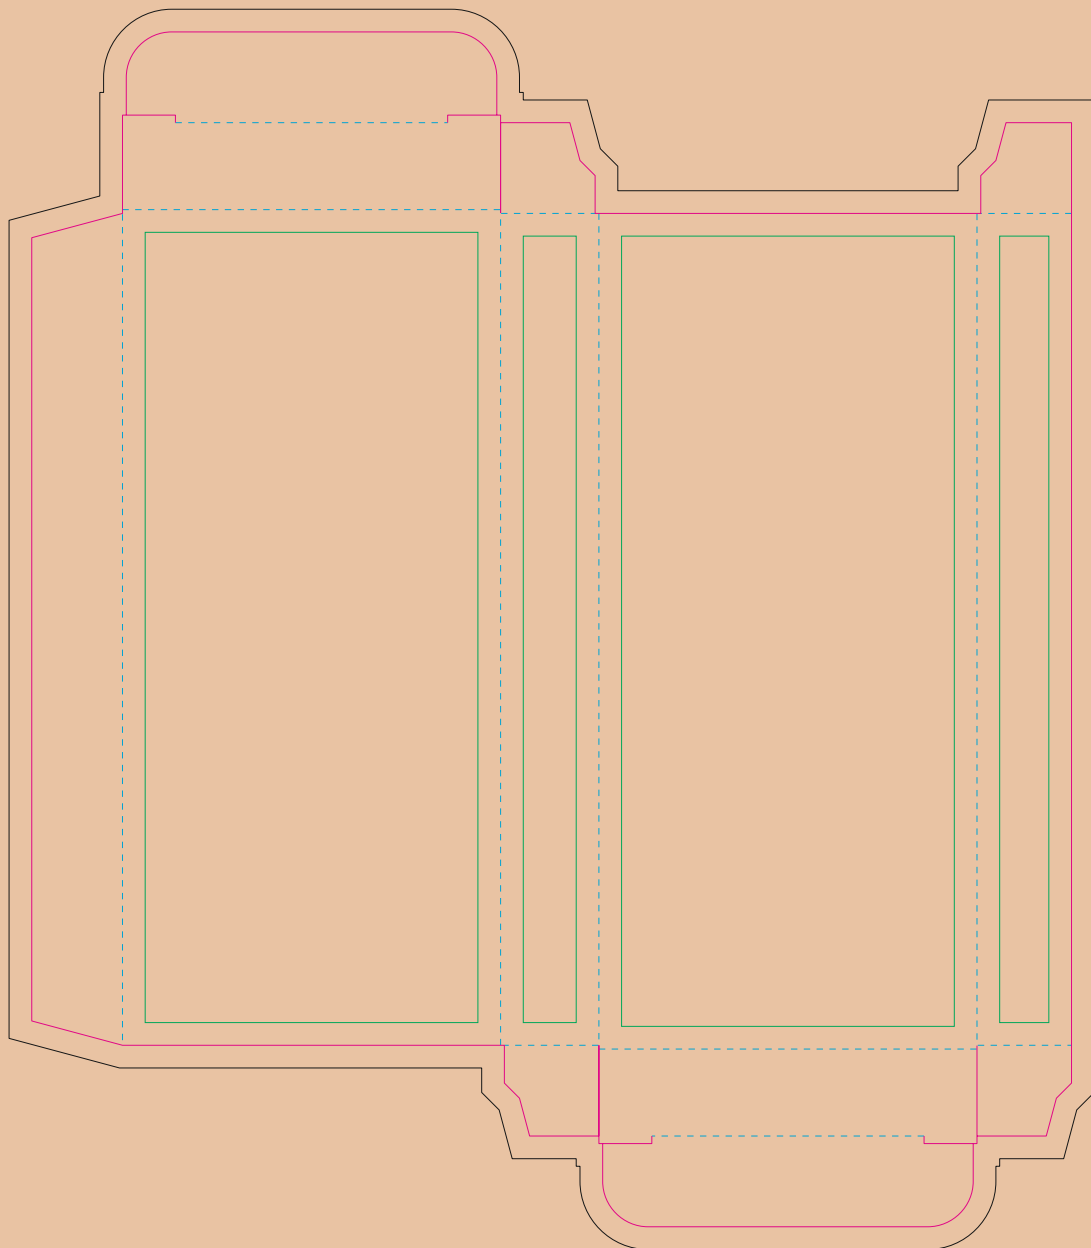

# Kraft paperboard box

- Margin
- Edge of product
- Bleed limit 3-3 mm (background must fill it)
- - - - - Fold line

resolution: min. 300 DPI  
colours: CMYK  
formats: TIFF, PDF, EPS, AI, CDR

The green line indicates the area all non-background object-texts, logos, etc.  
The pink outline the maximum size of graphic visible on the product.  
The black line indicates the size of the required graphics including bleed.  
The blue line indicates the folding.