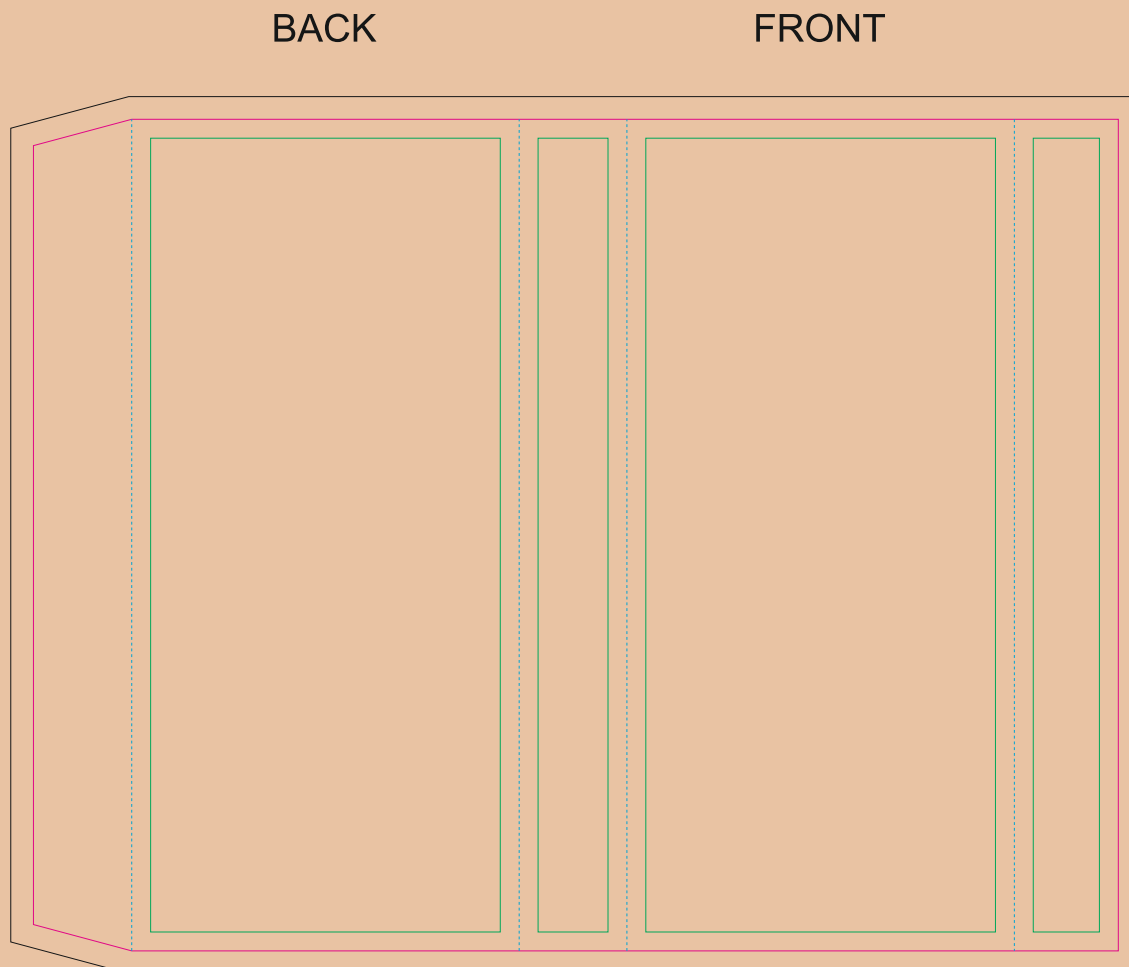

The size of the paper sleeve is for reference only as product packaging size may vary.

## Kraft paper sleeve

- Margin
- Edge of product
- Bleed limit 3-3 mm (background must fill it)
- - - - - Fold line

resolution: min. 300 DPI  
colours: CMYK  
formats: TIFF, PDF, EPS, AI, CDR

The green line indicates the area all non-background object-texts, logos, etc.  
The pink outline the maximum size of graphic visible on the product.  
The black line indicates the size of the required graphics including bleed.  
The blue line indicates the folding.