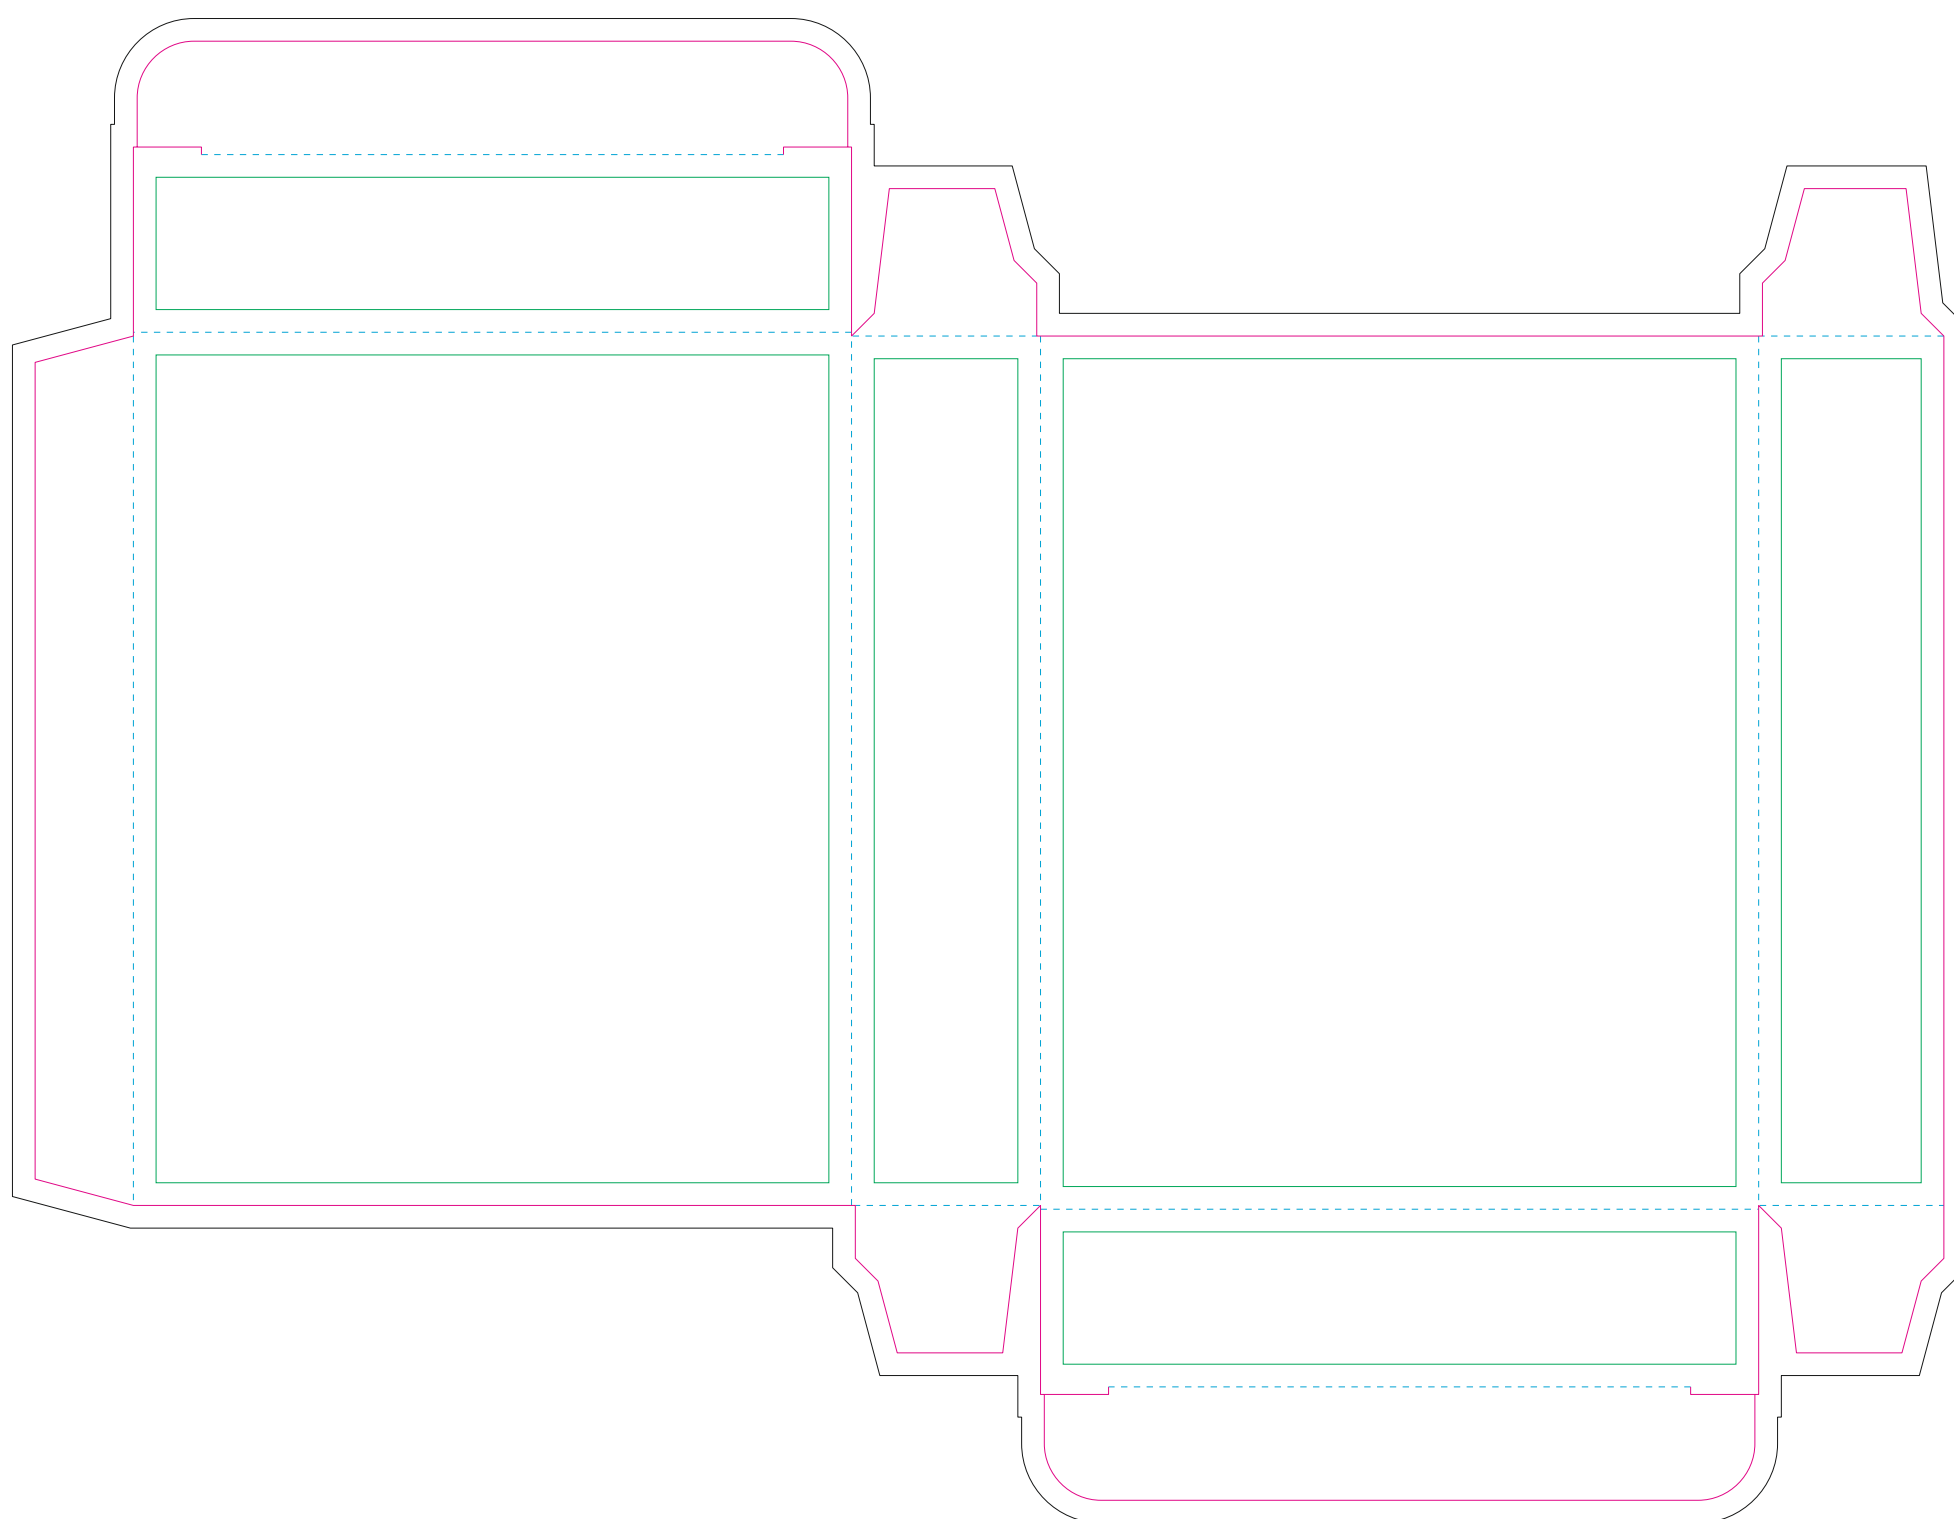

Paperboard box

- Margin
- Edge of product
- Bleed limit 3-3 mm (background must fill it)
- - - - - Fold line

resolution: min. 300 DPI
colours: CMYK
formats: TIFF, PDF, EPS, AI, CDR

The green line indicates the area all non-background object-texts, logos, etc.
The pink outline the maximum size of graphic visible on the product.
The black line indicates the size of the required graphics including bleed.
The blue line indicates the folding.