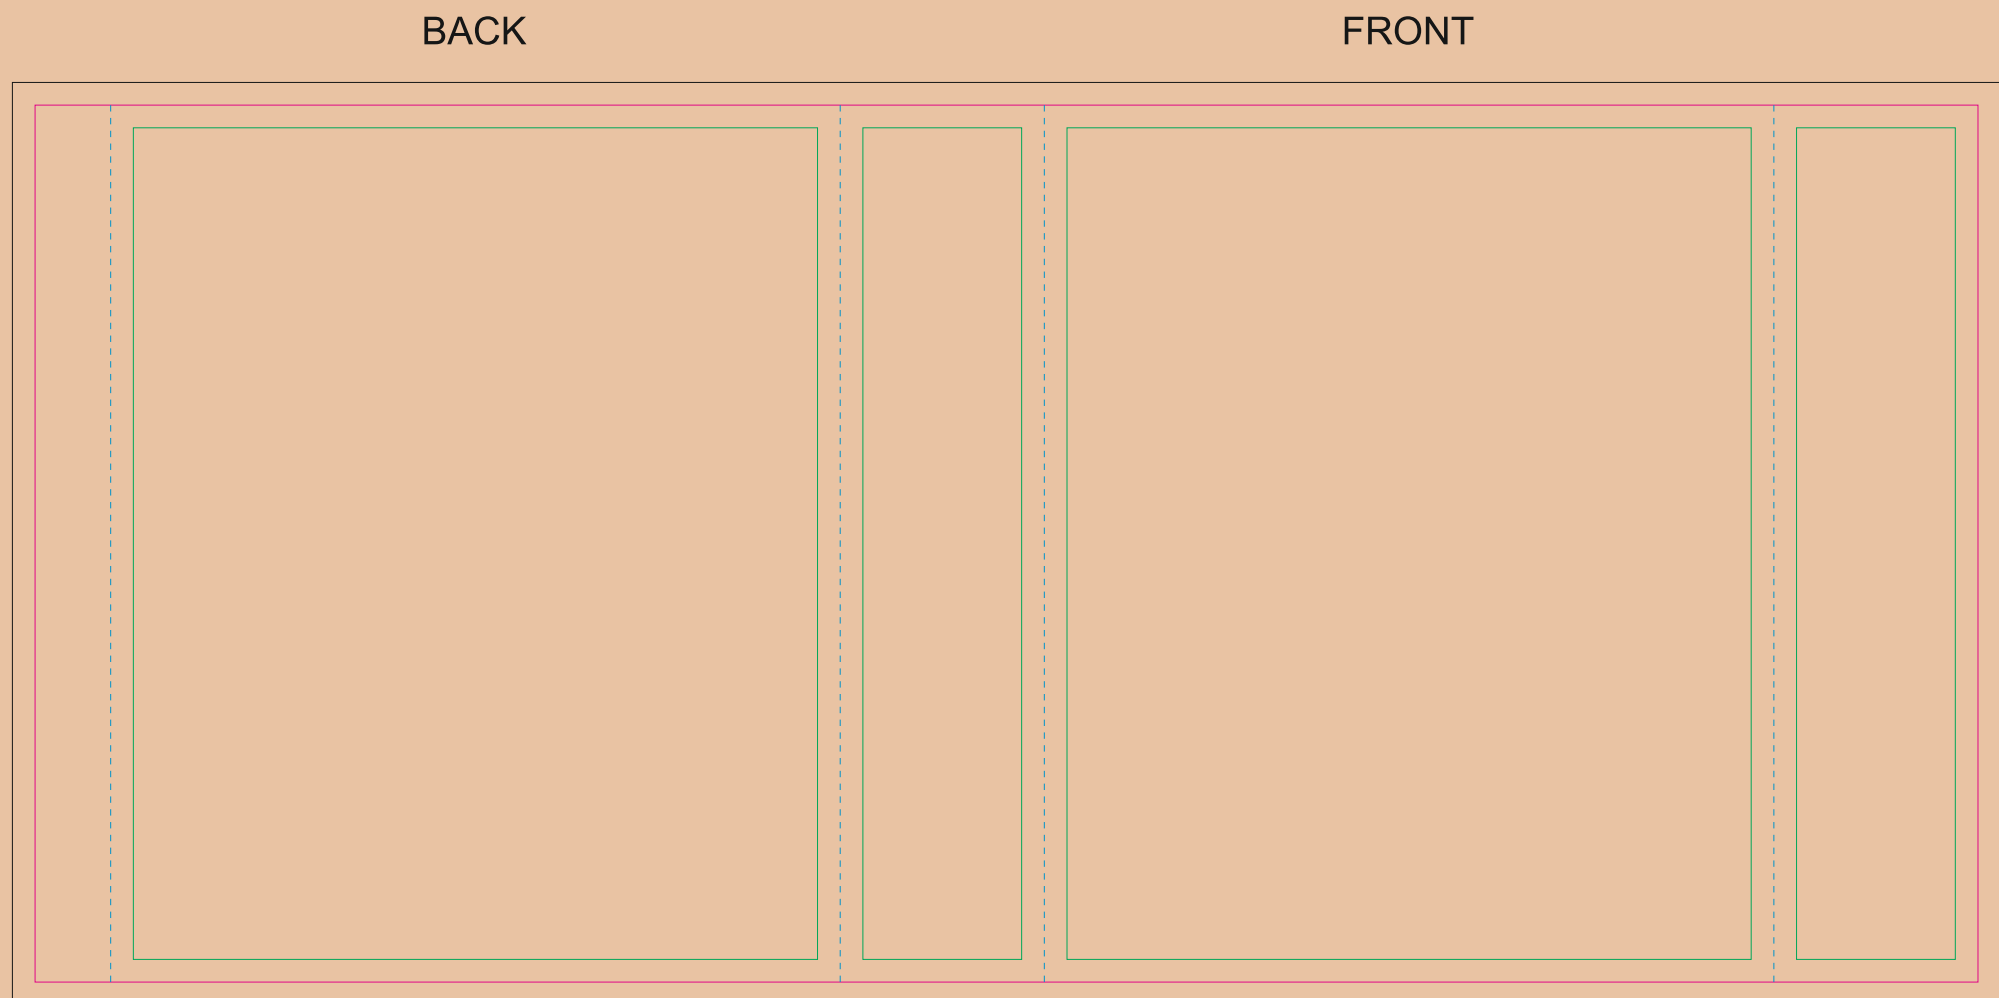

Kraft paper sleeve

The size of the paper sleeve is for reference only as product packaging size may vary.

- Margin
- Edge of product
- Bleed limit 3-3 mm (background must fill it)
- Fold line

resolution: min. 300 DPI
colours: CMYK
formats: TIFF, PDF, EPS, AI, CDR

The green line indicates the area all non-background object-texts, logos, etc.
The pink outline the maximum size of graphic visible on the product.
The black line indicates the size of the required graphics including bleed.
The blue line indicates the folding.