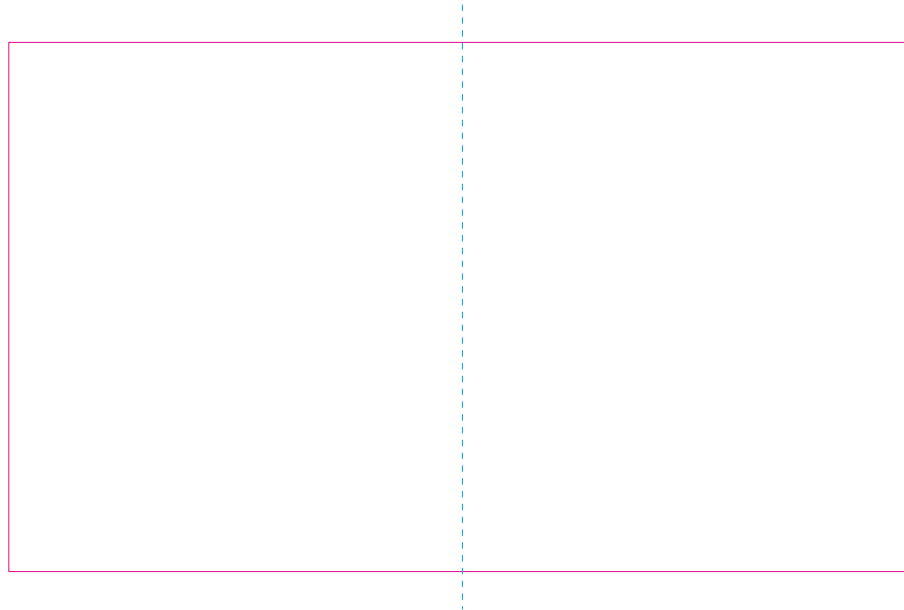

RS

With rotary screen printing technology the product can only be printed on the opposite side of the handle, please do not position the design on the right or left handed side.

— Edge of graphics

- - - centerlines

resolution: min. 300 DPI

colours: CMYK

formats: TIFF, PDF, EPS, AI, CDR

The pink outline the maximum size of graphic visible on the product.

The black outline indicates the edge of the product.

The blue dash line indicates the center line of the left, right and middle side of object.