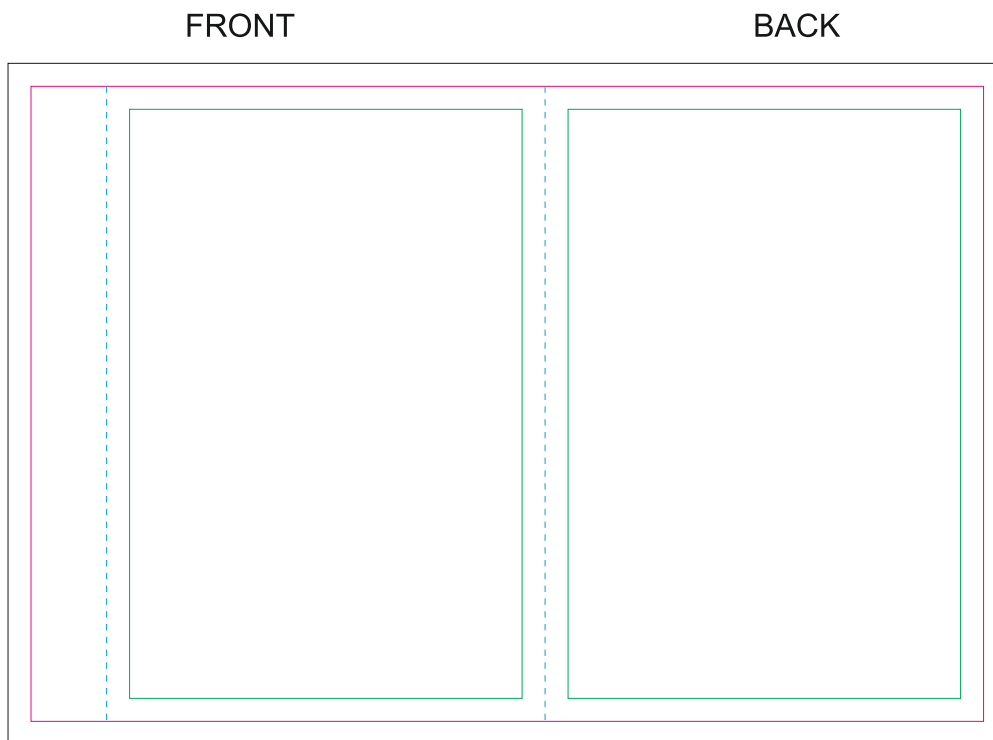

The size of the paper sleeve is for reference only as product packaging size may vary.

Kraft paper sleeve

——— Margin

——— Edge of product

——— Bleed limit 3-3 mm (background must fill it)

----- Fold line

resolution: min. 300DPI

colours: CMYK

formats: TIFF, PDF, EPS, AI, CDR

The green line indicates the area all non-background object - texts, logos, etc.

The pink outline the maximum size of graphic visible on the product.

The black line indicates the size of the required graphics including bleed.