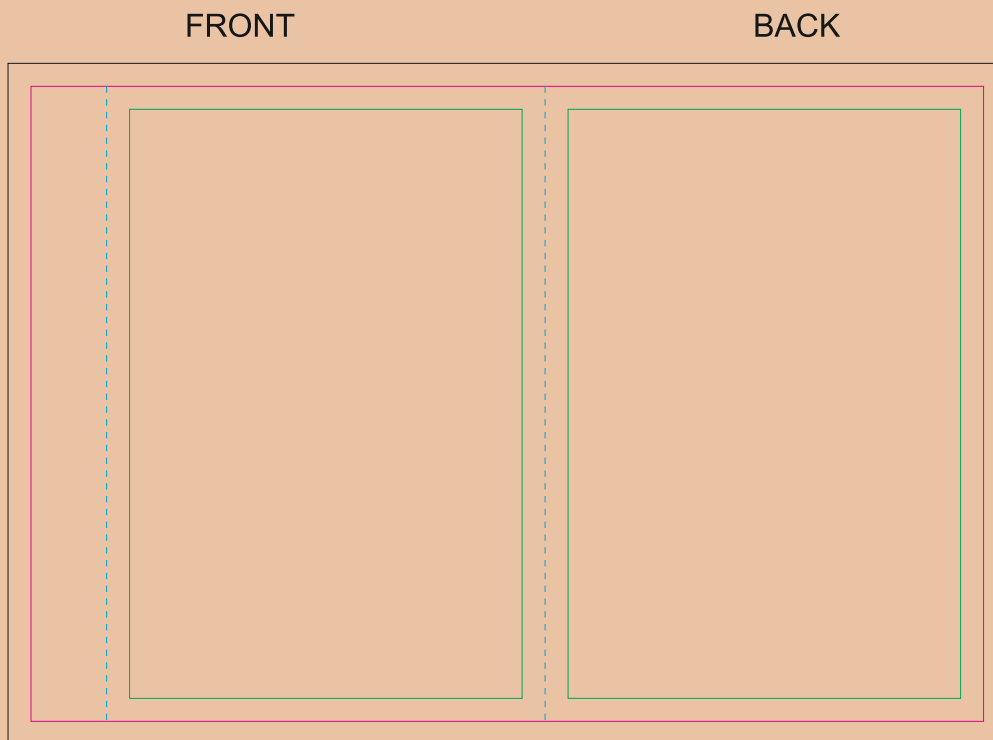

The size of the paper sleeve is for reference only as product packaging size may vary.

Kraft paper sleeve

——— Margin

——— Edge of product

——— Bleed limit 3-3 mm (background must fill it)

----- Fold line

resolution: min. 300DPI

colours: CMYK

formats: TIFF, PDF, EPS, AI, CDR

The green line indicates the area all non-background object - texts, logos, etc.

The pink outline the maximum size of graphic visible on the product.

The black line indicates the size of the required graphics including bleed.