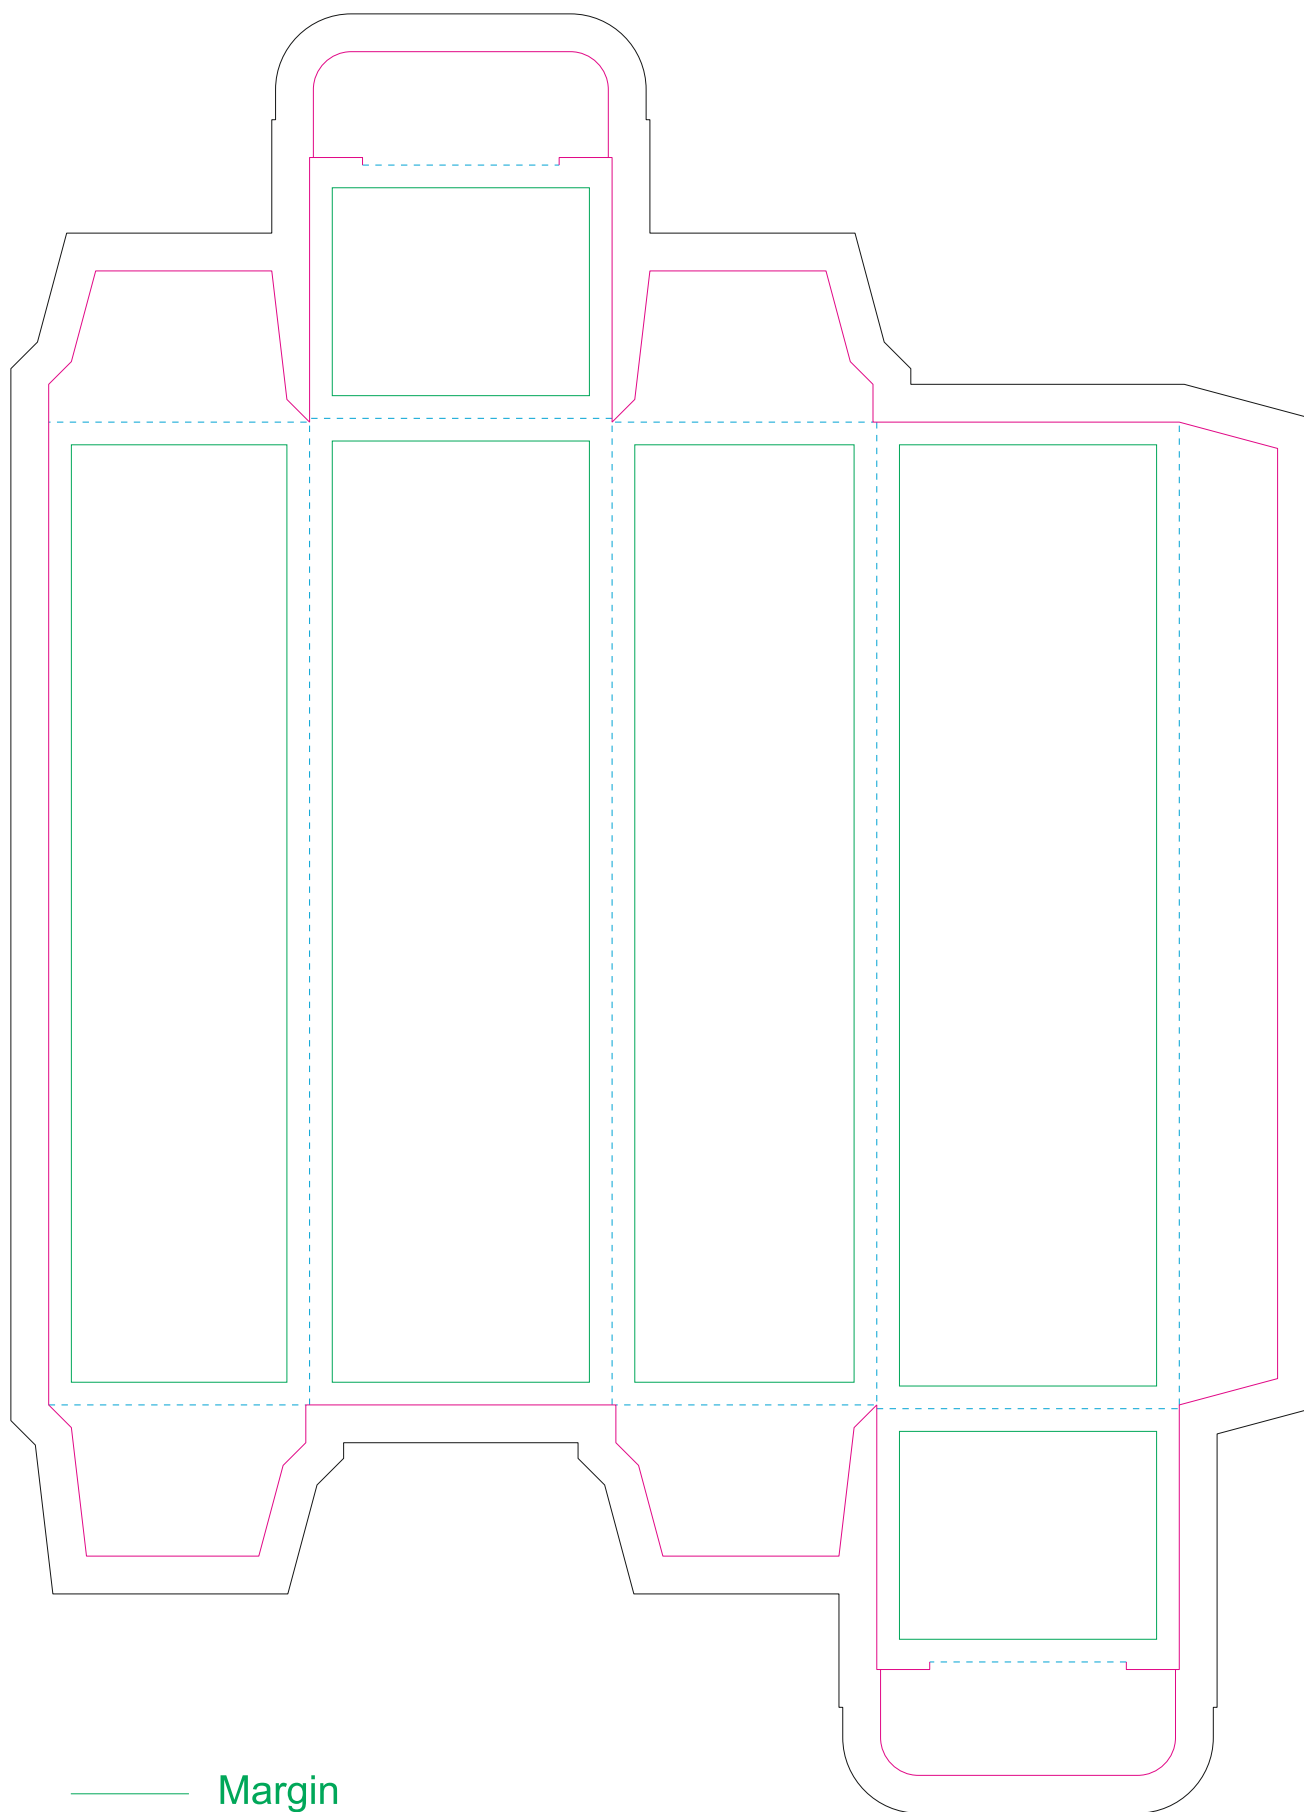

Paperboard box

- Margin
- Edge of product
- Bleed limit 5-5 mm (background must fill it)
- - - - - Fold line

resolution: min. 300DPI
colours: CMYK
formats: TIFF, PDF, EPS, AI, CDR

The green line indicates the area all non-background object - texts, logos, etc.
The pink outline the maximum size of graphic visible on the product.
The black line indicates the size of the required graphics including bleed.