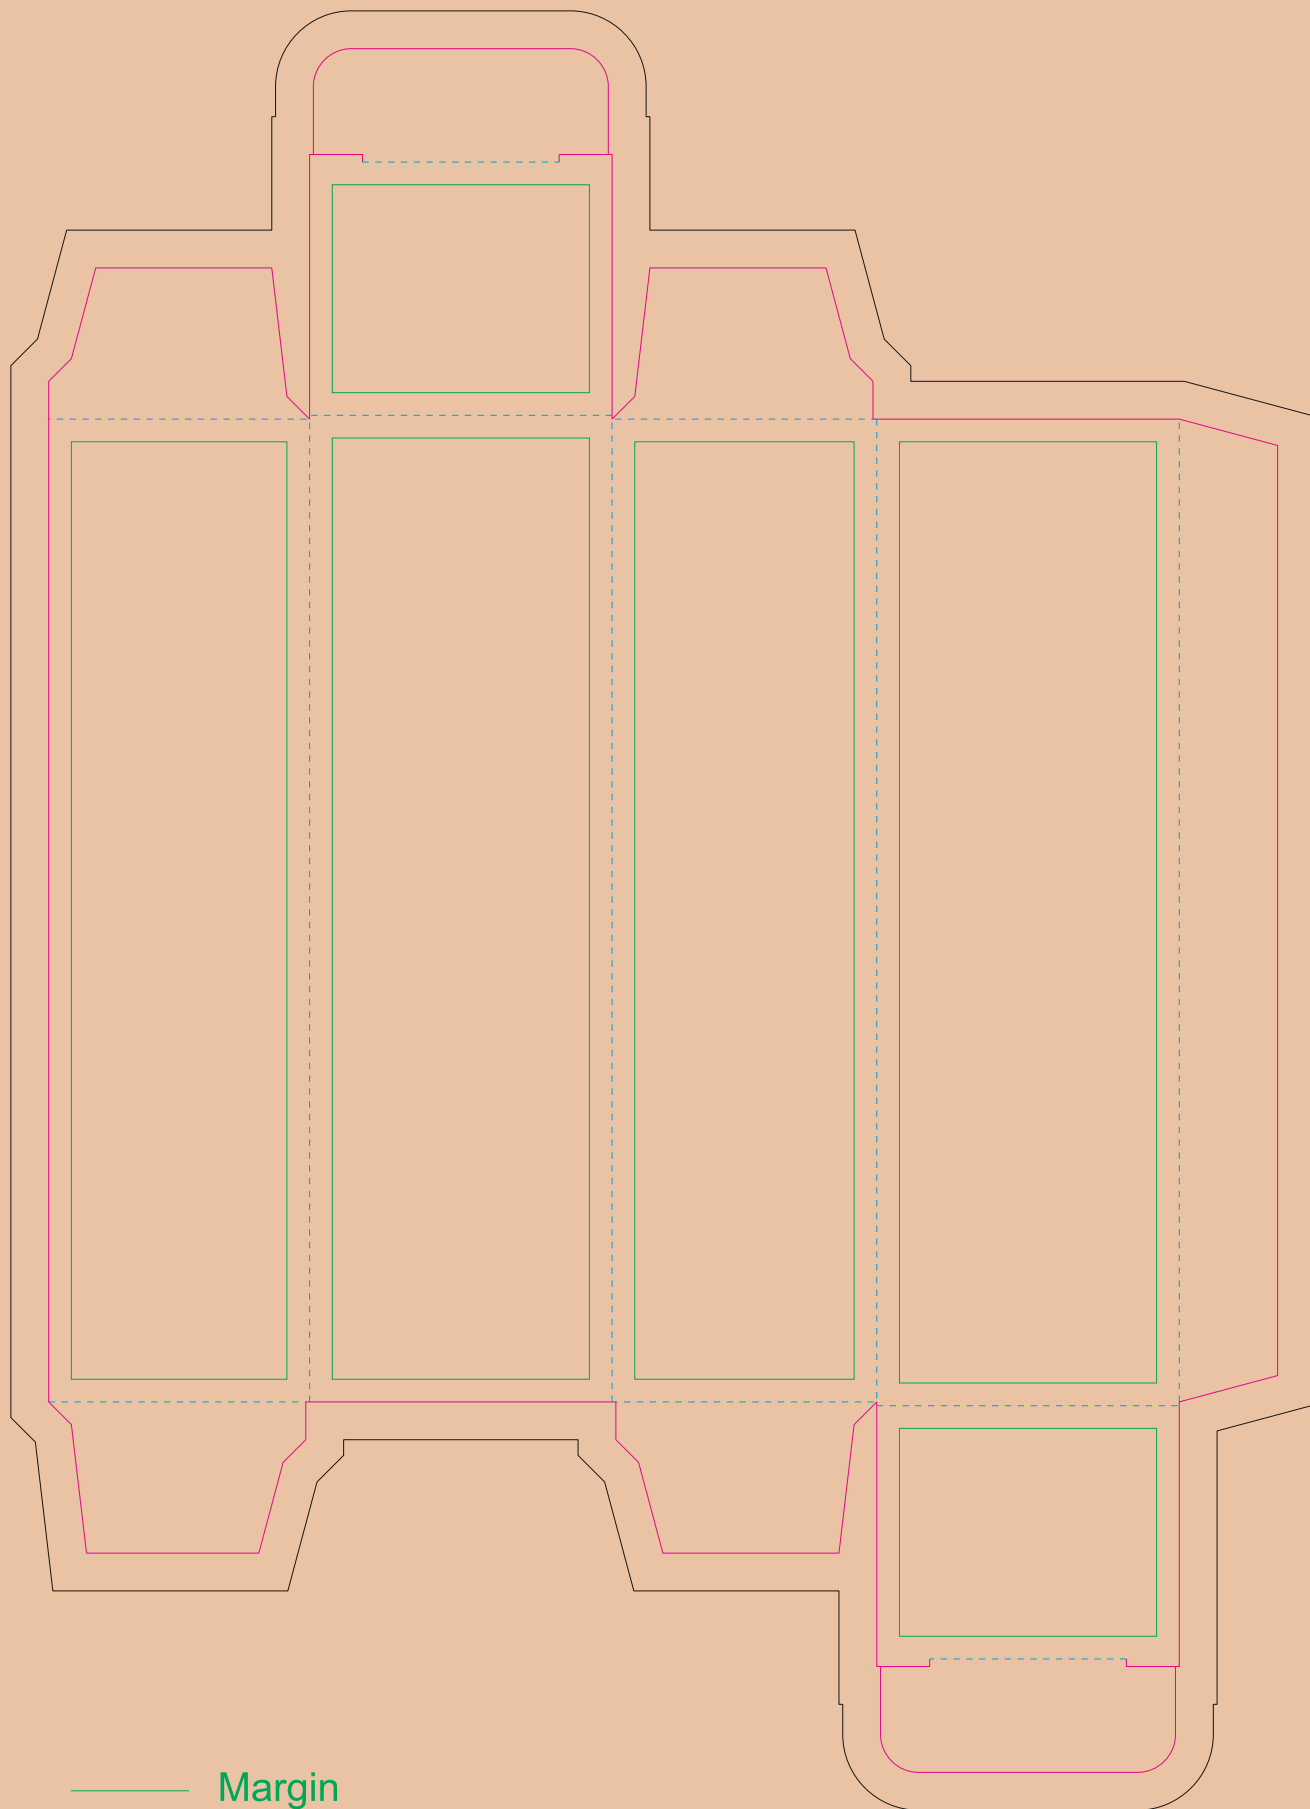

Kraft Paperboard box

- Margin
- Edge of product
- Bleed limit 5-5 mm (background must fill it)
- - - - - Fold line

resolution: min. 300DPI
colours: CMYK
formats: TIFF, PDF, EPS, AI, CDR

The green line indicates the area all non-background object - texts, logos, etc.
The pink outline the maximum size of graphic visible on the product.
The black line indicates the size of the required graphics including bleed.