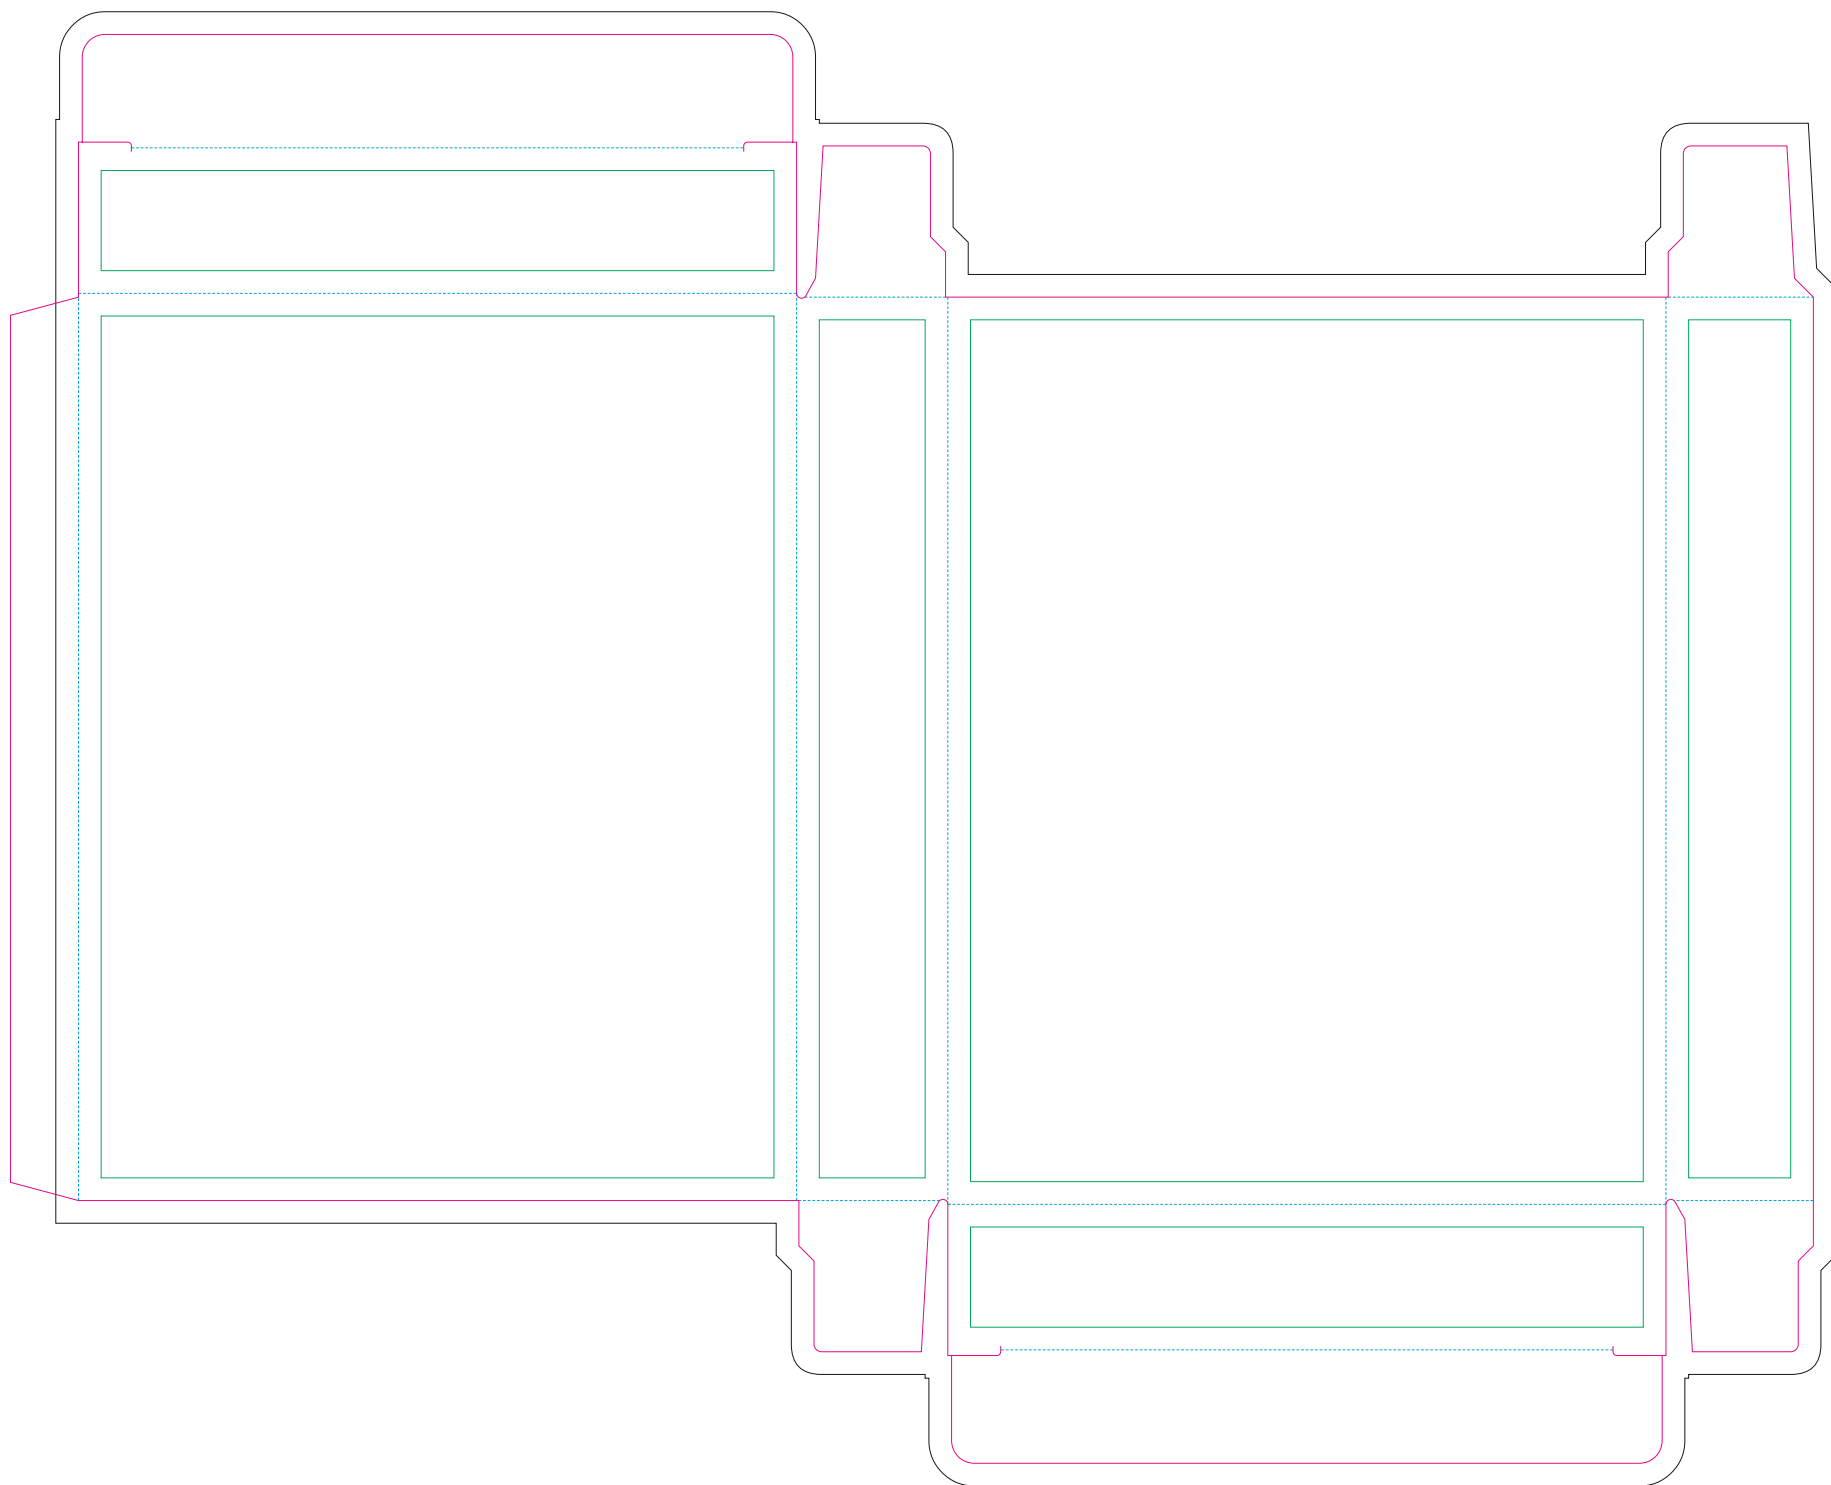

Paperboard box

- Margin
- Edge of product
- Bleed limit 3-3 mm (background must fill it)
- - - - - Fold line

resolution: min. 300 DPI
colours: CMYK
formats: TIFF, PDF, EPS, AI, CDR

The green line indicates the area all non-background object-texts, logos, etc.
The pink outline the maximum size of graphic visible on the product.
The black line indicates the size of the required graphics including bleed.
The blue line indicates the folding.