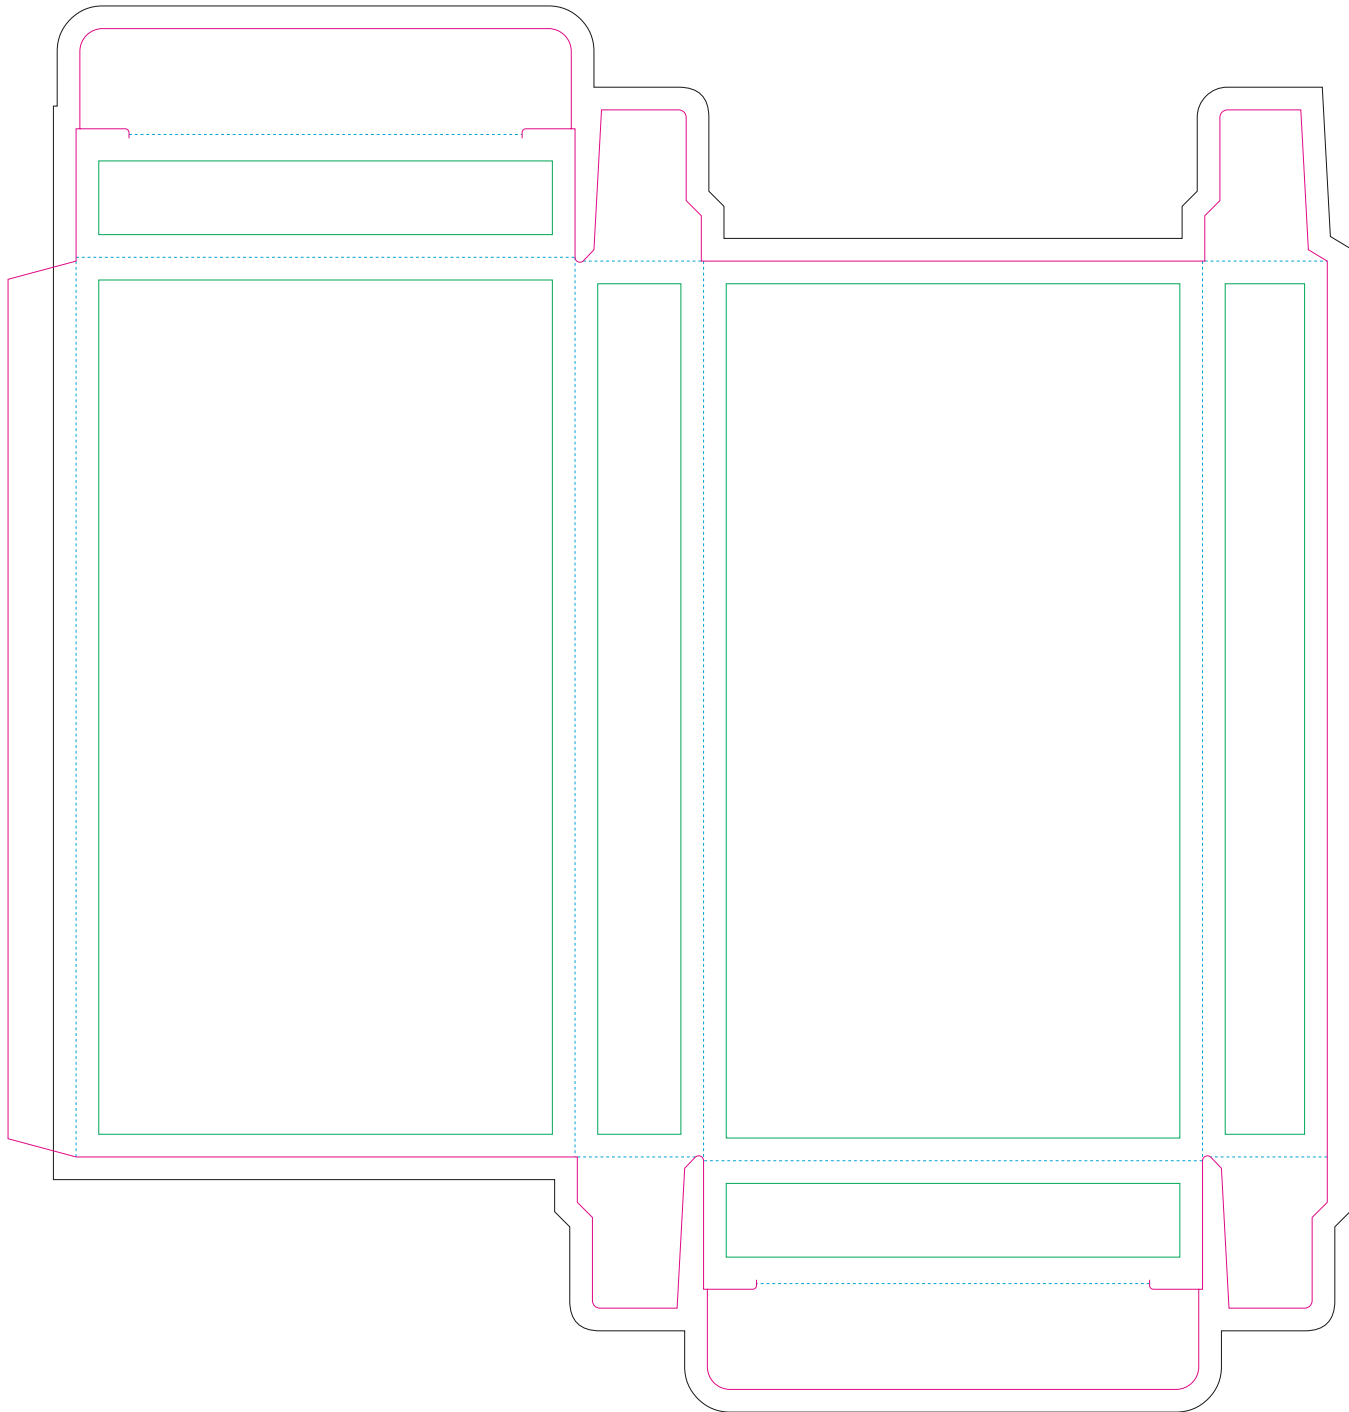

# Paperboard box

- Margin
- Edge of product
- Bleed limit 3-3 mm (background must fill it)
- - - - - Fold line

resolution: min. 300 DPI  
colours: CMYK  
formats: TIFF, PDF, EPS, AI, CDR

The green line indicates the area all non-background object-texts, logos, etc.  
The pink outline the maximum size of graphic visible on the product.  
The black line indicates the size of the required graphics including bleed.  
The blue line indicates the folding.