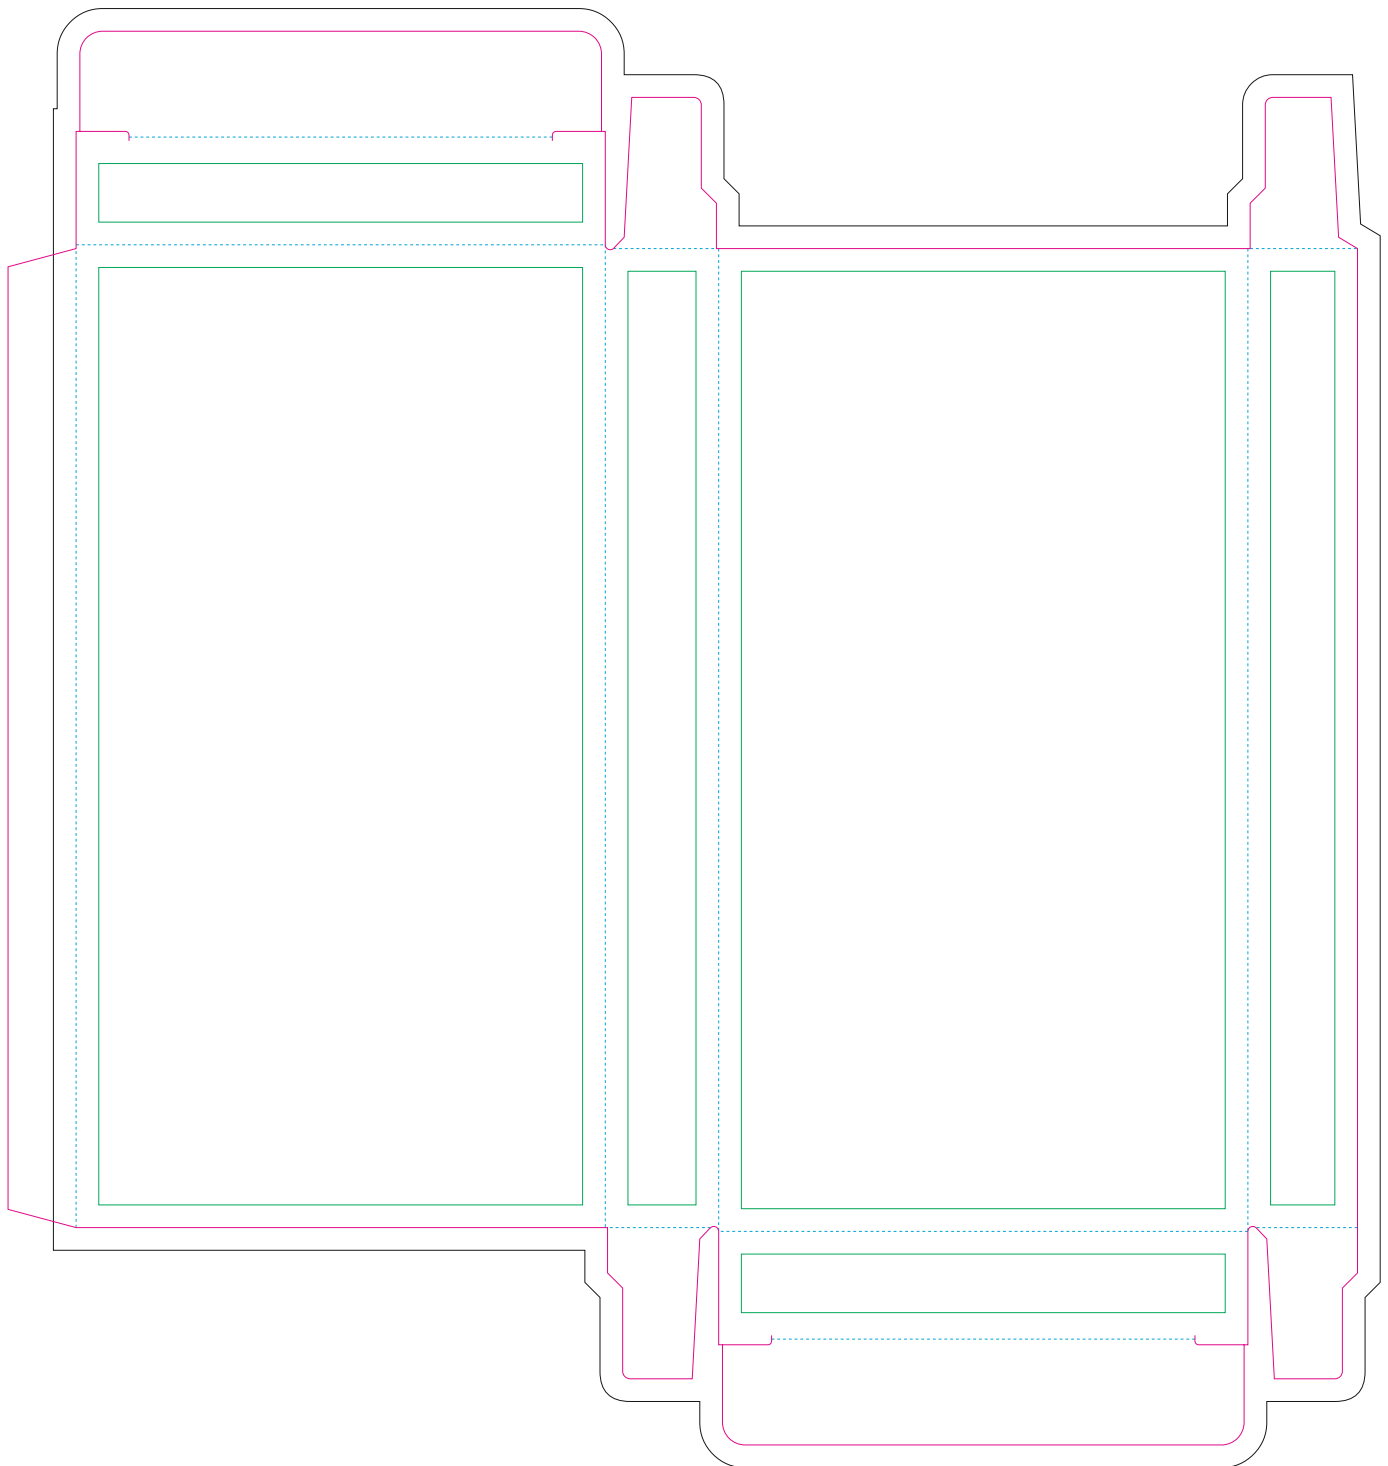

Paperboard box

- Margin
- Edge of product
- Bleed limit 3-3 mm (background must fill it)
- - - - - Fold line

resolution: min. 300 DPI
colours: CMYK
formats: TIFF, PDF, EPS, AI, CDR

The green line indicates the area all non-background object-texts, logos, etc.
The pink outline the maximum size of graphic visible on the product.
The black line indicates the size of the required graphics including bleed.
The blue line indicates the folding.