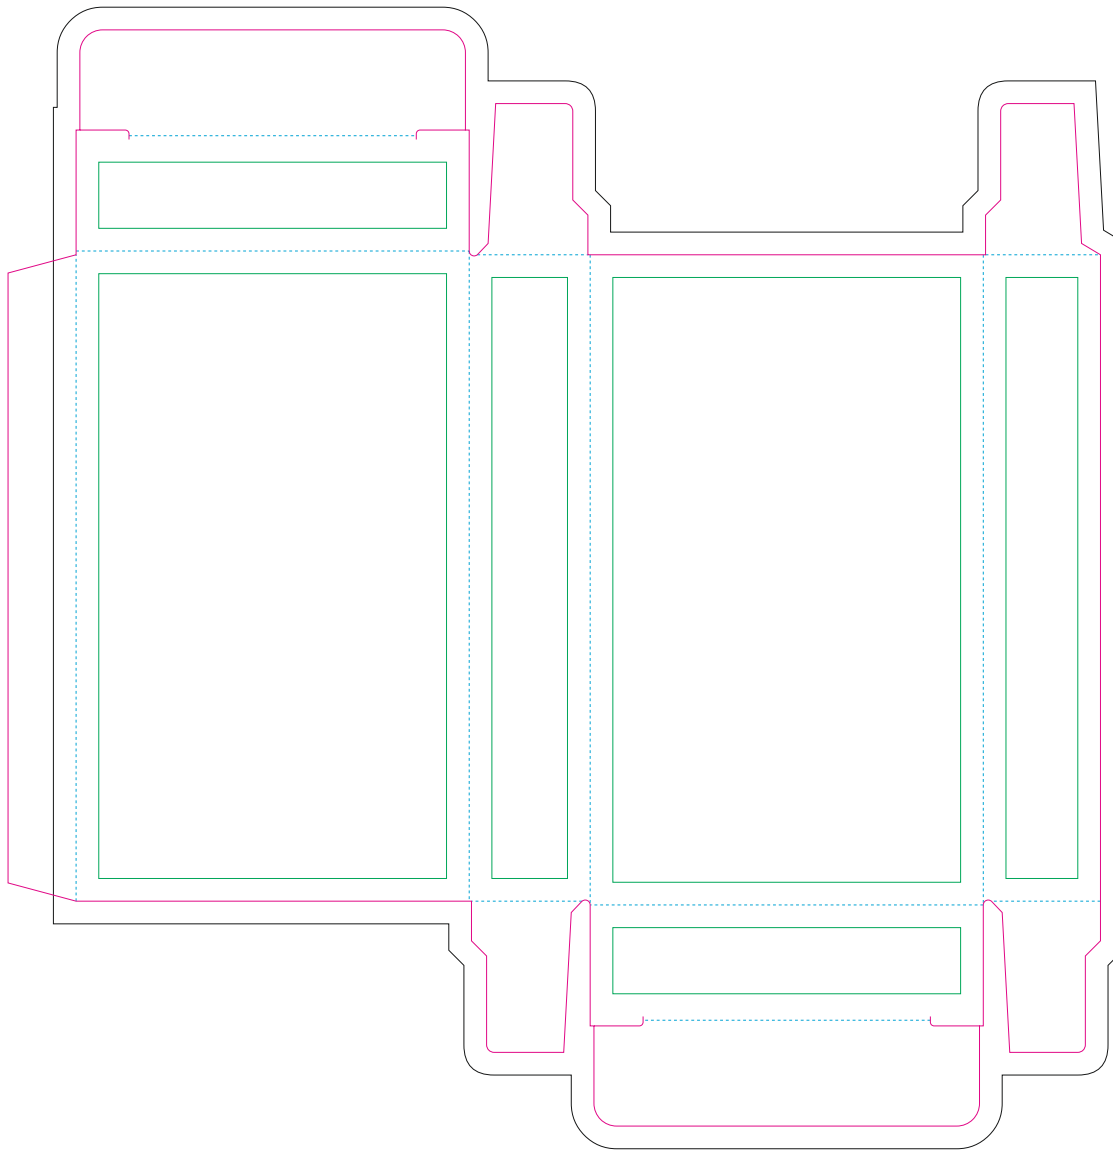

# Paperboard box

- Margin
- Edge of product
- Bleed limit 3-3 mm (background must fill it)
- - - - - Fold line

resolution: min. 300 DPI  
colours: CMYK  
formats: TIFF, PDF, EPS, AI, CDR

The green line indicates the area all non-background object-texts, logos, etc.  
The pink outline the maximum size of graphic visible on the product.  
The black line indicates the size of the required graphics including bleed.  
The blue line indicates the folding.