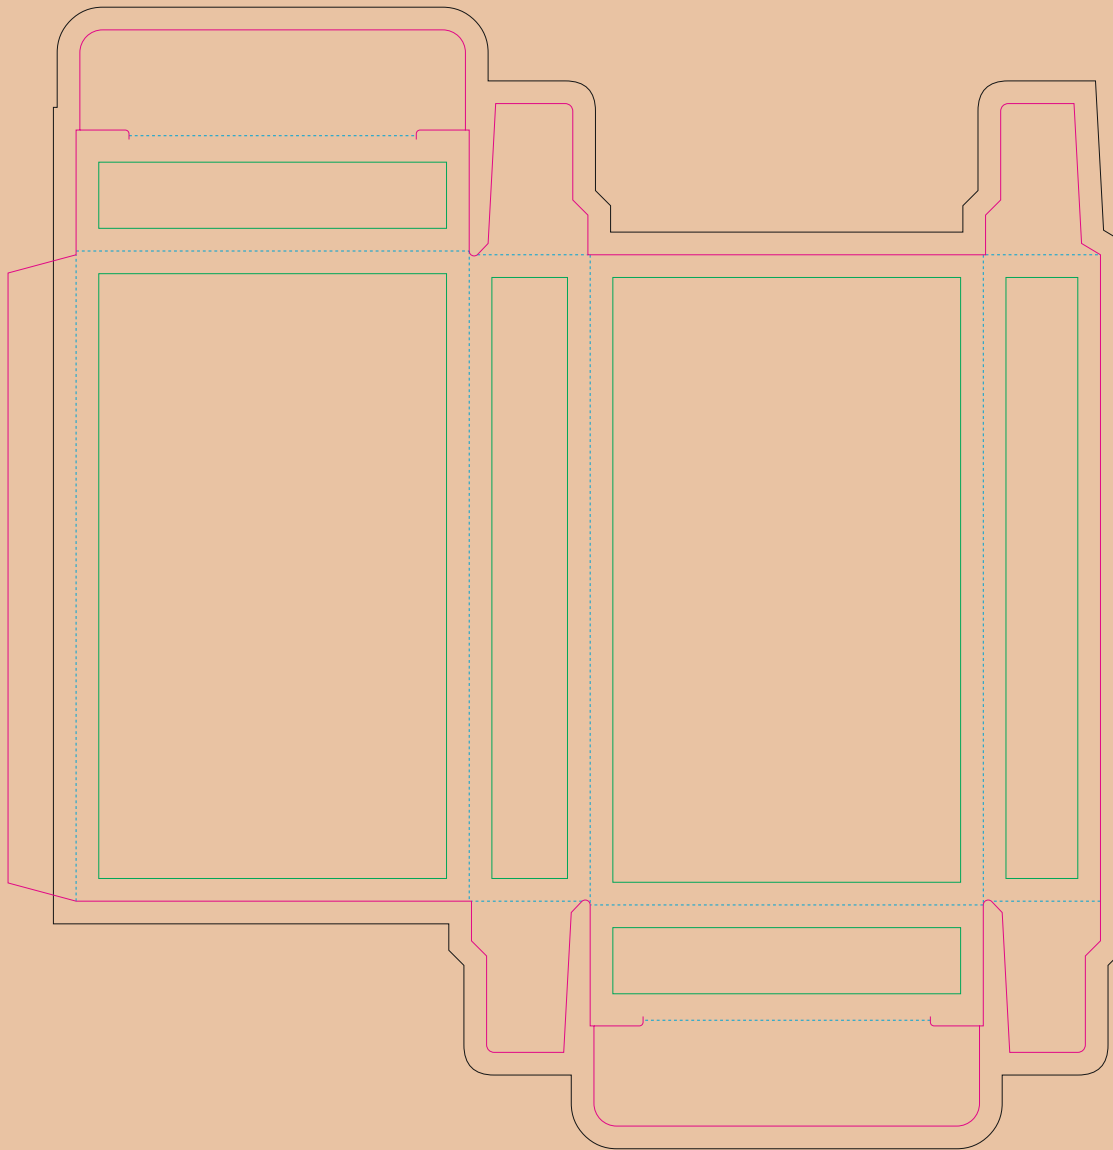

Kraft Paperboard box

- Margin
- Edge of product
- Bleed limit 3-3 mm (background must fill it)
- - - - Fold line

resolution: min. 300 DPI
colours: CMYK
formats: TIFF, PDF, EPS, AI, CDR

The green line indicates the area all non-background object-texts, logos, etc.
The pink outline the maximum size of graphic visible on the product.
The black line indicates the size of the required graphics including bleed.
The blue line indicates the folding.