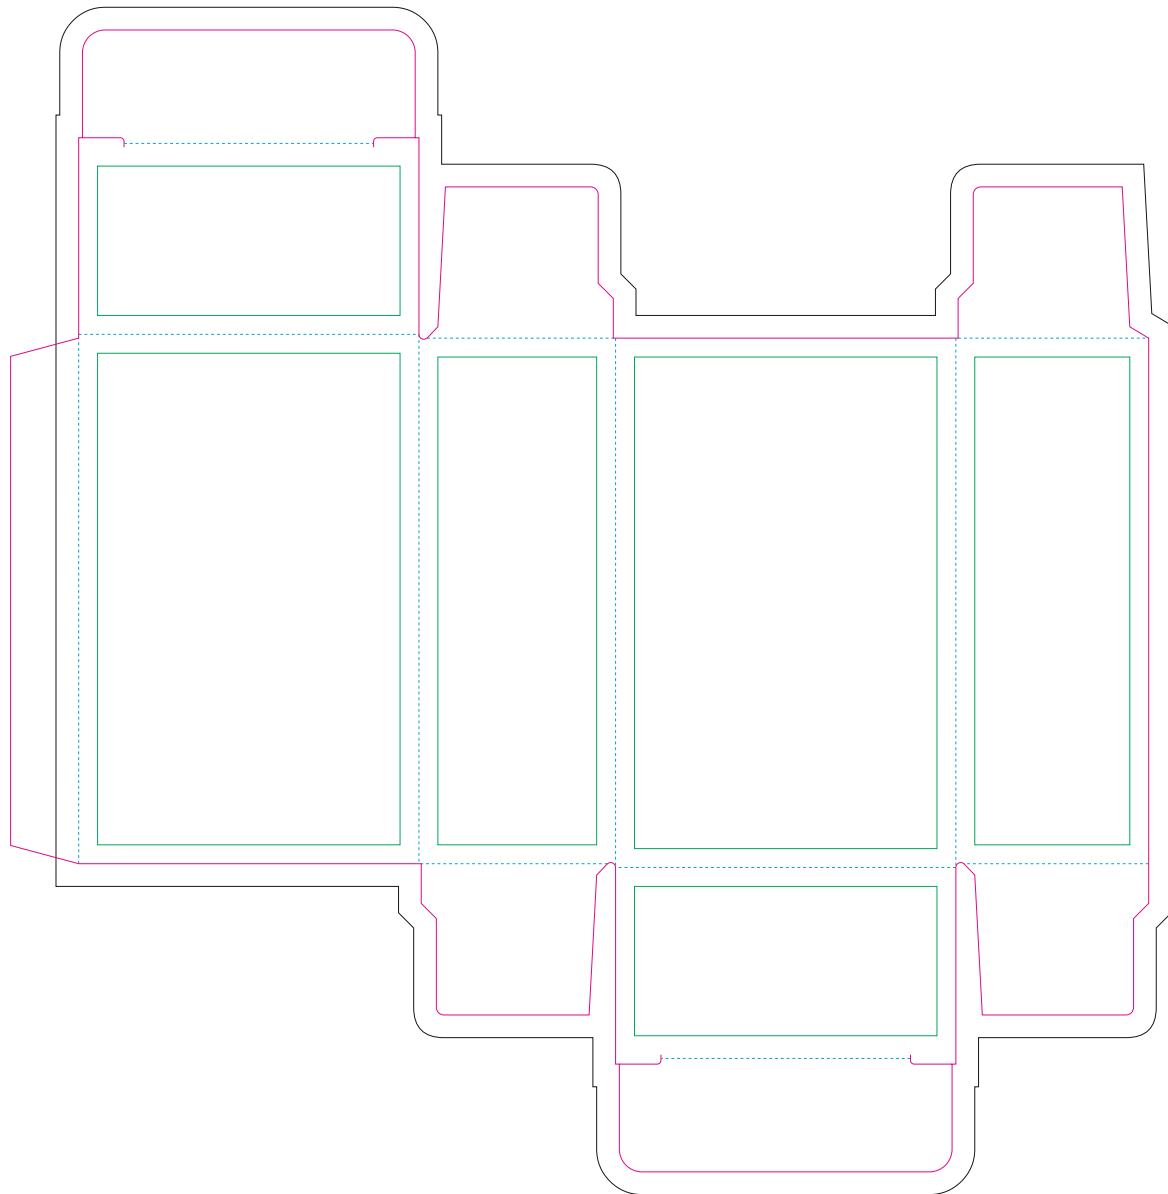

Paperboard box

- Margin
- Edge of product
- Bleed limit 3-3 mm (background must fill it)
- - - - - Fold line

resolution: min. 300 DPI
colours: CMYK
formats: TIFF, PDF, EPS, AI, CDR

The green line indicates the area all non-background object-texts, logos, etc.
The pink outline the maximum size of graphic visible on the product.
The black line indicates the size of the required graphics including bleed.
The blue line indicates the folding.