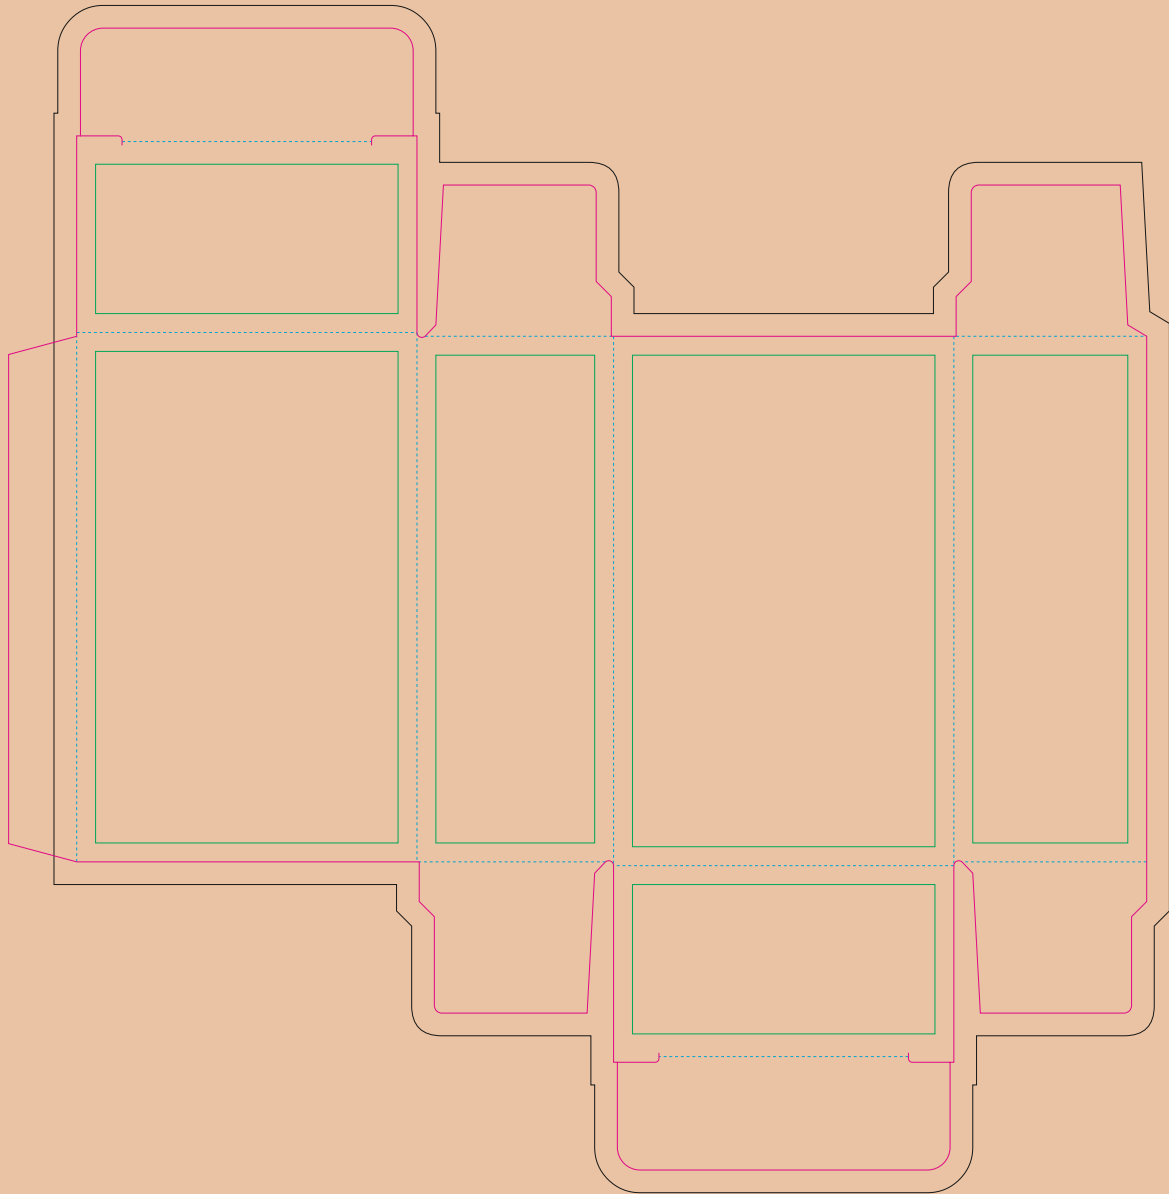

Kraft paperboard box

- Margin
- Edge of product
- Bleed limit 3-3 mm (background must fill it)
- - - - - Fold line

resolution: min. 300 DPI
colours: CMYK
formats: TIFF, PDF, EPS, AI, CDR

The green line indicates the area all non-background object-texts, logos, etc.
The pink outline the maximum size of graphic visible on the product.
The black line indicates the size of the required graphics including bleed.
The blue line indicates the folding.