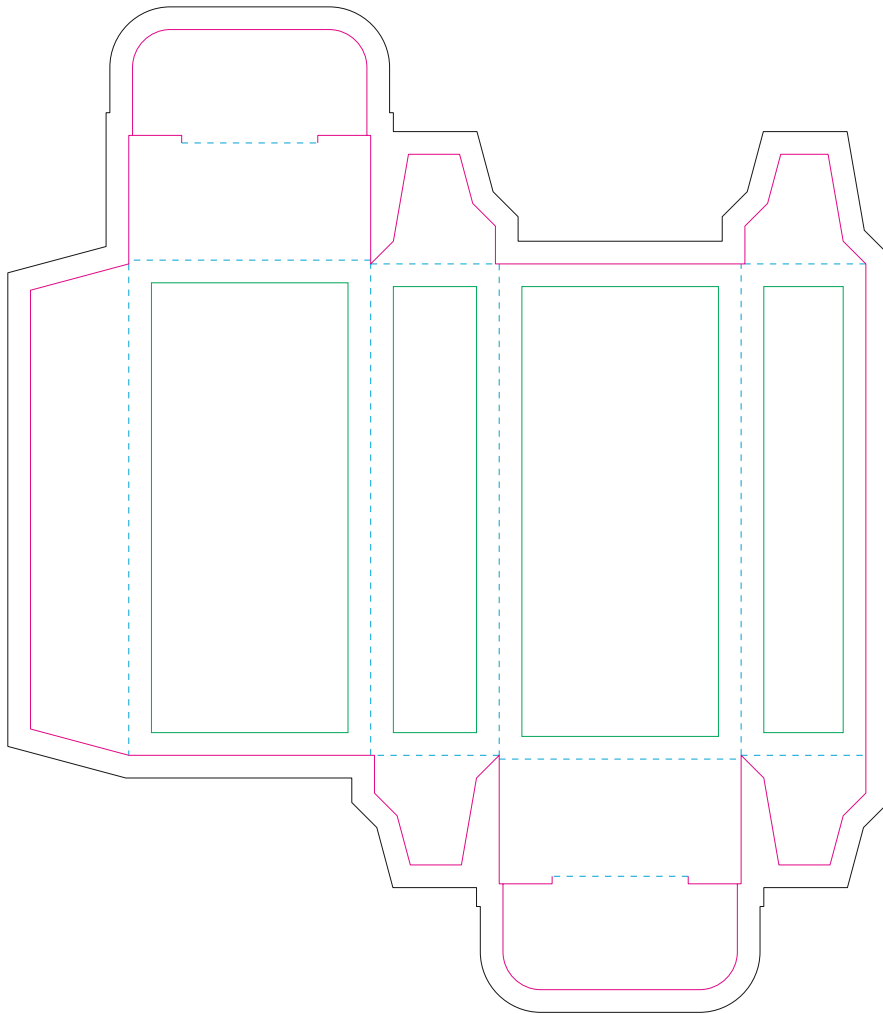

Paperboard box

- Margin
- Edge of product
- Bleed limit 5-5 mm (background must fill it)
- - - - - Fold line

resolution: min. 300DPI

colours: CMYK

formats: TIFF, PDF, EPS, AI, CDR

The green line indicates the area all non-background object - texts, logos, etc.
The pink outline the maximum size of graphic visible on the product.
The black line indicates the size of the required graphics including bleed.