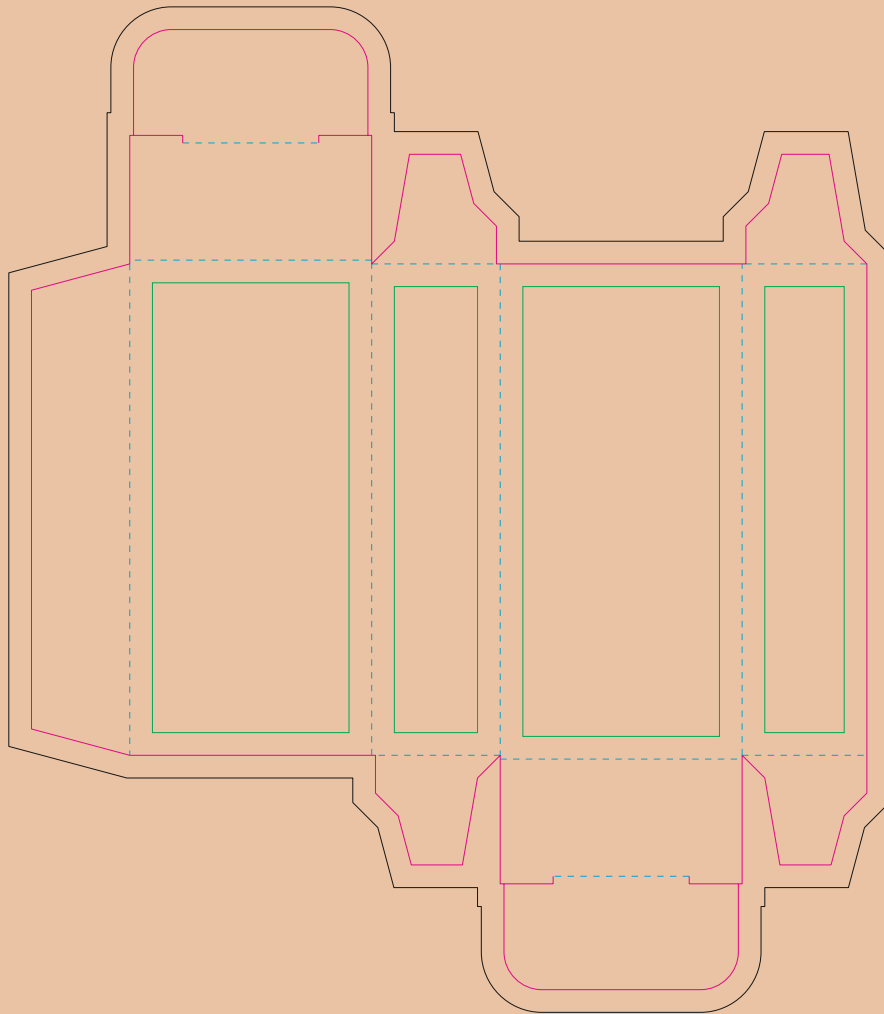

Kraft Paperboard box

- Margin
- Edge of product
- Bleed limit 5-5 mm (background must fill it)
- - - - - Fold line

resolution: min. 300DPI

colours: CMYK

formats: TIFF, PDF, EPS, AI, CDR

The green line indicates the area all non-background object - texts, logos, etc.
The pink outline the maximum size of graphic visible on the product.
The black line indicates the size of the required graphics including bleed.