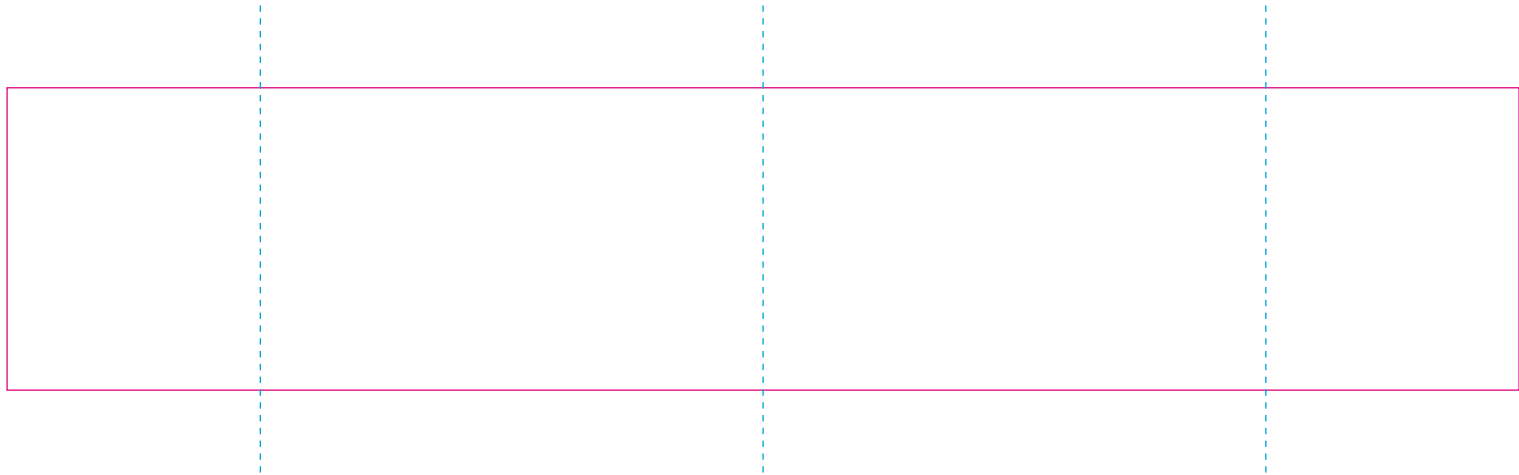

RS

—— Edge of graphics

----- centerlines

resolution: min. 300 DPI

colours: CMYK

formats: TIFF, PDF, EPS, AI, CDR

The pink outline the maximum size of graphic visible on the product.

The blue dash line indicates the center line of the left, right and middle side of object.