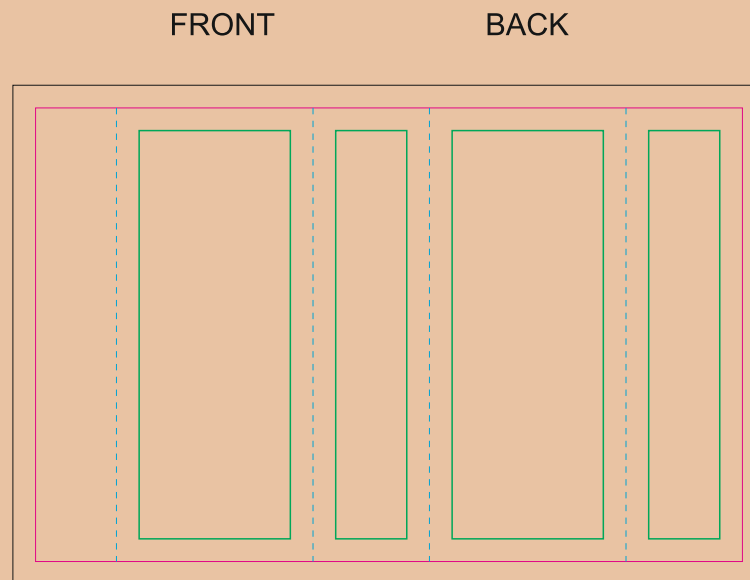

The size of the paper sleeve is for reference only as product packaging size may vary.

Kraft paper sleeve

- Margin
- Edge of product
- Bleed limit 3-3 mm (background must fill it)
- - - - - Fold line

resolution: min. 300DPI

colours: CMYK

formats: TIFF, PDF, EPS, AI, CDR

The green line indicates the area all non-background object - texts, logos, etc.

The pink outline the maximum size of graphic visible on the product.

The black line indicates the size of the required graphics including bleed.