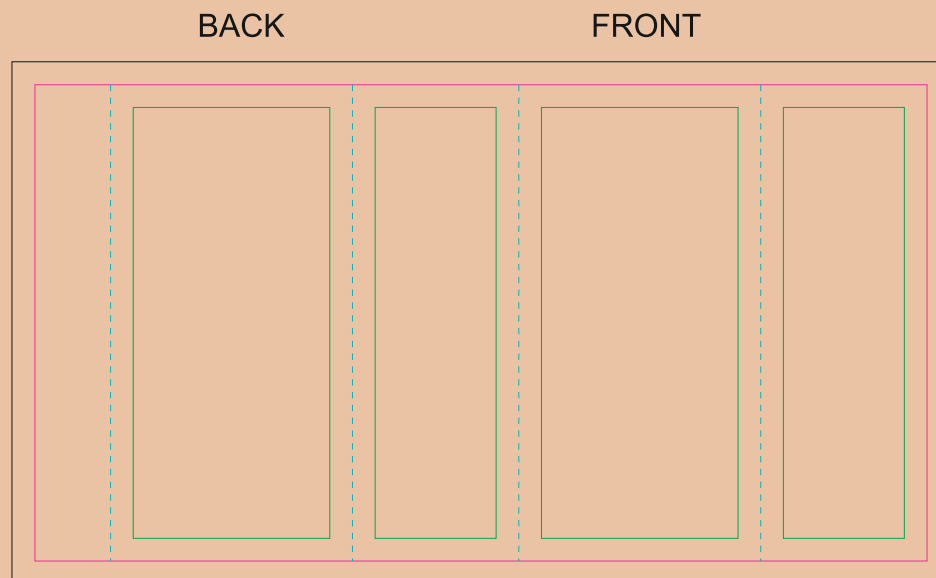

The size of the paper sleeve is for reference only as product packaging size may vary.

Kraft paper sleeve

——— Margin

——— Edge of product

——— Bleed limit 3-3 mm (background must fill it)

- - - - - Fold line

resolution: min. 300DPI

colours: CMYK

formats: TIFF, PDF, EPS, AI, CDR

The green line indicates the area all non-background object - texts, logos, etc.

The pink outline the maximum size of graphic visible on the product.

The black line indicates the size of the required graphics including bleed.