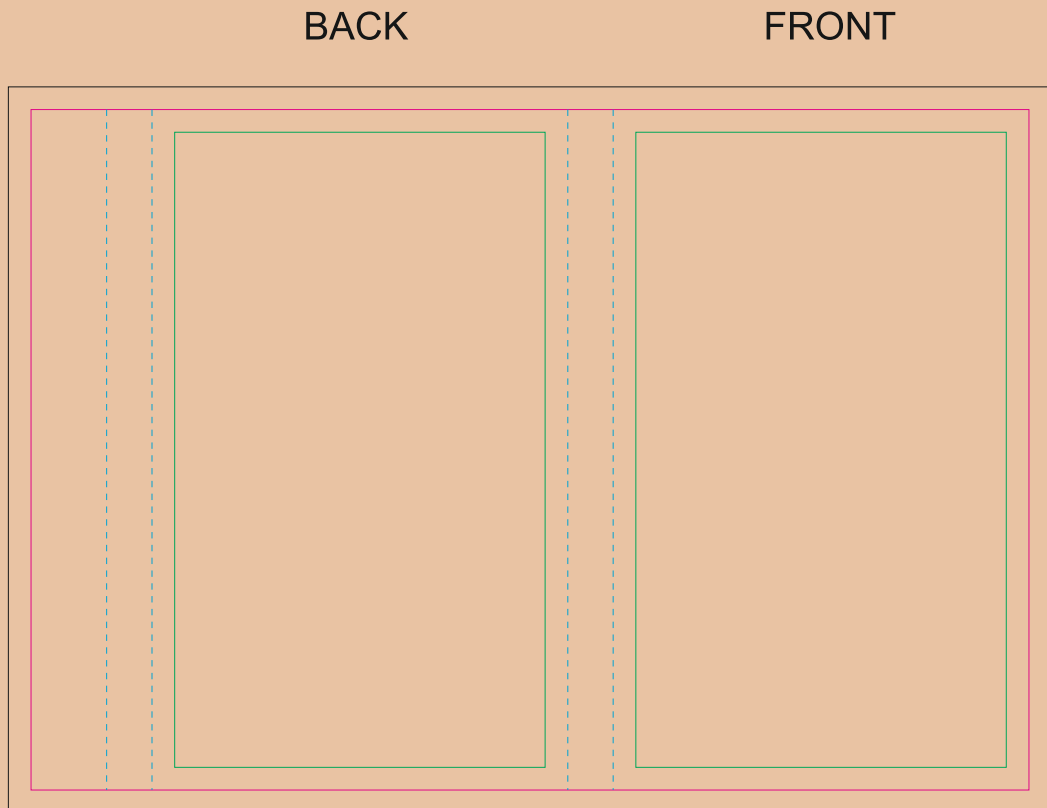

The size of the paper sleeve is for reference only as product packaging size may vary.

Kraft paper sleeve

- Margin
- Edge of product
- Bleed limit 3-3 mm (background must fill it)
- - - - - Fold line

resolution: min. 300DPI

colours: CMYK

formats: TIFF, PDF, EPS, AI, CDR

The green line indicates the area all non-background object - texts, logos, etc.

The pink outline the maximum size of graphic visible on the product.

The black line indicates the size of the required graphics including bleed.